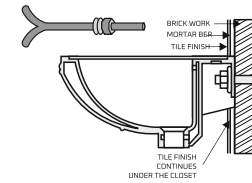

Classic style simplified

CATALOGUE 2024

CORE
STRENGTH

MAKING EFFORTS TO USE
ORIGINAL IDEAS FOR
A BETTER TOMORROW.

TECHNICAL SPECIFICATION

WALL HUNG BASIN

As per shown in the picture, the rag bolt must be grouted into the cement/concrete wall. The bolts must be fixed to the cement/concrete wall. Allow setting & checking than install it using nut and washer.