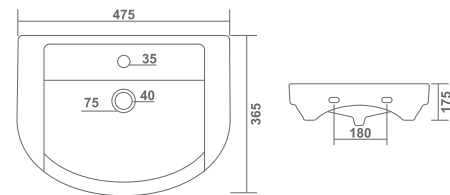

— ■ — **WASH BASIN HALF PEDESTAL**

DIAMOND HALF SET L 530 W 590 H 570mm
L 21" W 24" H 23"

— ■ — **WASH BASIN HALF PEDESTAL**

COSMO HALF SET L 410 W 520 H 560mm
L 16" W 21" H 22"

L 410 W 575 H 560mm
L 16" W 23" H 22"

OPERA HALF SET L 435 W 590 H 560mm
L 17" W 24" H 22"

NEO HALF SET L 425 W 560 H 560mm
L 17" W 22" H 22"

— ■ — WALL HUNG BASIN

DURA L 325 W 400 H 130mm
L 13" W 16" H 5"

— ■ — WALL HUNG BASIN

L 315 W 380 H 150mm
L 13" W 15" H 6"

PASSION

CIPLA L 250 W 420 H 140mm
L 10" W 17" H 6"

SWEET L 310 W 380 H 185mm
L 12" W 15" H 7"

WALL HUNG BASIN

EVA L 300 W 430 H 120mm
L 12" W 17" H 5"

L 365 W 475 H 175mm
L 15" W 19" H 7"

GOLDEN

SUPER L 265 W 370 H 175mm
L 11" W 15" H 7"

MANGO L 240 W 320 H 170mm
L 10" W 13" H 7"

WALL HUNG BASIN

COMBO L 400 W 400 H 120mm
L 16" W 16" H 5"

SWERA L 255 W 315 H 120mm
L 10" W 13" H 5"

WALL HUNG BASIN

KOHINOOR L 265 W 370 H 175mm
L 11" W 15" H 7"