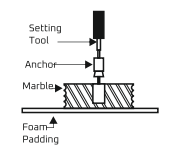

For Marble Counter tops:

1. Position the counter top upside down on foam padding to protect the surface. Mark and drill 3/6" holes 5/8" deep at the locations shown on the template.
2. Use a setting tool and hammer to secure the anchors.