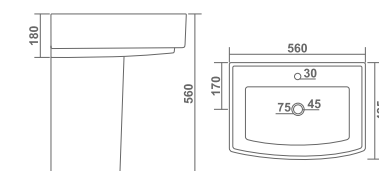

L 460 W 565 H 860mm
L 18" W 23" H 34"

SQUARE SET

SIMPLE SET L 430 W 555 H 890mm
L 17" W 22" H 36"

SERA SET L 430 W 555 H 910mm
L 17" W 22" H 36"

KAIZER SET L 480 W 555 H 835mm
L 19" W 22" H 33"

COSMO SET L 410 W 520 H 850mm
L 16" W 21" H 34"

— ■ — **WASH BASIN HALF PEDESTAL**

DIAMOND HALF SET L 530 W 590 H 570mm
L 21" W 24" H 23"

— ■ — **WASH BASIN HALF PEDESTAL**

COSMO HALF SET L 410 W 520 H 560mm
L 16" W 21" H 22"

L 410 W 575 H 560mm
L 16" W 23" H 22"

FLORA HALF SET

WASH BASIN HALF PEDESTAL

CUTTER HALF SET L 470 W 570 H 540mm
L 19" W 23" H 22"

WASH BASIN HALF PEDESTAL

VOLVO HALF SET L 470 W 560 H 540mm
L 19" W 22" H 22"

KAIZER HALF SET L 480 W 555 H 570mm
L 19" W 22" H 23"

OPERA HALF SET L 435 W 590 H 560mm
L 17" W 24" H 22"

NEO HALF SET L 425 W 560 H 560mm
L 17" W 22" H 22"

— ■ — WALL HUNG BASIN

DURA L 325 W 400 H 130mm
L 13" W 16" H 5"

— ■ — WALL HUNG BASIN

L 315 W 380 H 150mm
L 13" W 15" H 6"