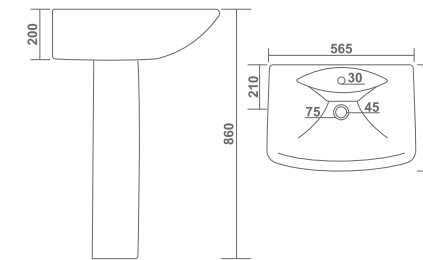

OPERA SET

L 435 W 590 H 855mm
L 17" W 24" H 34"

— ■ — **WASH BASIN PEDESTAL**

FOUR SQUARE SET

L 420 W 580 H 810mm
L 17" W 23" H 32"

L 415 W 575 H 840mm
L 17" W 23" H 34"

FLORA SET

WASH BASIN PEDESTAL

COLADO SET L 465 W 635 H 870mm
L 19" W 25" H 35"

VOLVO SET L 470 W 560 H 825mm
L 19" W 22" H 33"

— ■ — **WASH BASIN PEDESTAL** —

DIAMOND SET L 530 W 590 H 900mm
L 21" W 24" H 36"mm

— ■ — **WASH BASIN PEDESTAL** —

L 460 W 565 H 860mm
L 18" W 23" H 34"

SQUARE SET

SIMPLE SET L 430 W 555 H 890mm
L 17" W 22" H 36"

SERA SET L 430 W 555 H 910mm
L 17" W 22" H 36"

KAIZER SET L 480 W 555 H 835mm
L 19" W 22" H 33"

COSMO SET L 410 W 520 H 850mm
L 16" W 21" H 34"

— ■ — **WASH BASIN HALF PEDESTAL**

DIAMOND HALF SET L 530 W 590 H 570mm
L 21" W 24" H 23"

— ■ — **WASH BASIN HALF PEDESTAL**

COSMO HALF SET L 410 W 520 H 560mm
L 16" W 21" H 22"

L 410 W 575 H 560mm
L 16" W 23" H 22"