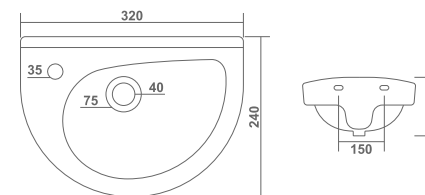

— ■ — **WASH BASIN HALF PEDESTAL**

DIAMOND HALF SET L 530 W 590 H 570mm
L 21" W 24" H 23"

— ■ — **WASH BASIN HALF PEDESTAL**

COSMO HALF SET L 410 W 520 H 560mm
L 16" W 21" H 22"

L 410 W 575 H 560mm
L 16" W 23" H 22"

OPERA HALF SET L 435 W 590 H 560mm
L 17" W 24" H 22"

NEO HALF SET L 425 W 560 H 560mm
L 17" W 22" H 22"

— ■ — WALL HUNG BASIN

DURA L 325 W 400 H 130mm
L 13" W 16" H 5"

— ■ — WALL HUNG BASIN

L 315 W 380 H 150mm
L 13" W 15" H 6"

PASSION

CIPLA L 250 W 420 H 140mm
L 10" W 17" H 6"

SWEET L 310 W 380 H 185mm
L 12" W 15" H 7"

WALL HUNG BASIN

EVA L 300 W 430 H 120mm
L 12" W 17" H 5"

L 365 W 475 H 175mm
L 15" W 19" H 7"

GOLDEN

SUPER L 265 W 370 H 175mm
L 11" W 15" H 7"

MANGO L 240 W 320 H 170mm
L 10" W 13" H 7"

WALL HUNG BASIN

COMBO L 400 W 400 H 120mm
L 16" W 16" H 5"

SWERA L 255 W 315 H 120mm
L 10" W 13" H 5"

WALL HUNG BASIN

KOHINOOR L 265 W 370 H 175mm
L 11" W 15" H 7"