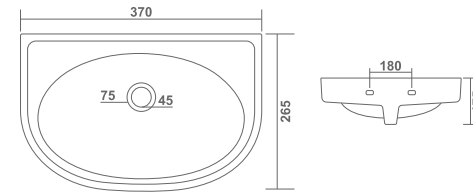

L 460 W 565 H 860mm
L 18" W 23" H 34"

SQUARE SET

SIMPLE SET L 430 W 555 H 890mm
L 17" W 22" H 36"

SERA SET L 430 W 555 H 910mm
L 17" W 22" H 36"

KAIZER SET L 480 W 555 H 835mm
L 19" W 22" H 33"

COSMO SET L 410 W 520 H 850mm
L 16" W 21" H 34"

— ■ — **WASH BASIN HALF PEDESTAL**

DIAMOND HALF SET L 530 W 590 H 570mm
L 21" W 24" H 23"

— ■ — **WASH BASIN HALF PEDESTAL**

COSMO HALF SET L 410 W 520 H 560mm
L 16" W 21" H 22"

L 410 W 575 H 560mm
L 16" W 23" H 22"

OPERA HALF SET L 435 W 590 H 560mm
L 17" W 24" H 22"

NEO HALF SET L 425 W 560 H 560mm
L 17" W 22" H 22"

— ■ — WALL HUNG BASIN

DURA L 325 W 400 H 130mm
L 13" W 16" H 5"

— ■ — WALL HUNG BASIN

L 315 W 380 H 150mm
L 13" W 15" H 6"

PASSION

CIPLA L 250 W 420 H 140mm
L 10" W 17" H 6"

SWEET L 310 W 380 H 185mm
L 12" W 15" H 7"

WALL HUNG BASIN

EVA L 300 W 430 H 120mm
L 12" W 17" H 5"

L 365 W 475 H 175mm
L 15" W 19" H 7"

GOLDEN

SUPER L 265 W 370 H 175mm
L 11" W 15" H 7"