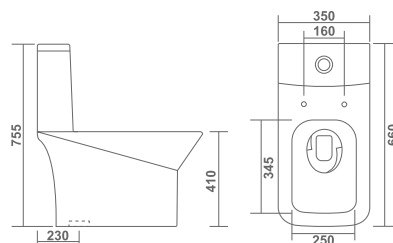

OPERA

L 660 W 350 H 755mm
S trap : 230mm (9")