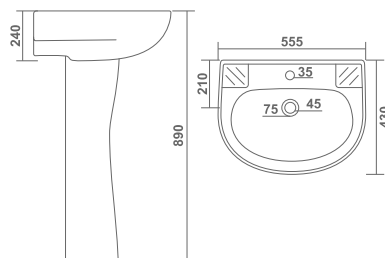

OPERA SET

L 435 W 590 H 855mm
L 17" W 24" H 34"

— ■ — **WASH BASIN PEDESTAL**

FOUR SQUARE SET

L 420 W 580 H 810mm
L 17" W 23" H 32"

L 415 W 575 H 840mm
L 17" W 23" H 34"

FLORA SET

WASH BASIN PEDESTAL

COLADO SET L 465 W 635 H 870mm
L 19" W 25" H 35"

VOLVO SET L 470 W 560 H 825mm
L 19" W 22" H 33"

— ■ — **WASH BASIN PEDESTAL** —

DIAMOND SET L 530 W 590 H 900mm
L 21" W 24" H 36"mm

— ■ — **WASH BASIN PEDESTAL** —

L 460 W 565 H 860mm
L 18" W 23" H 34"

SQUARE SET

SIMPLE SET L 430 W 555 H 890mm
L 17" W 22" H 36"

SERA SET L 430 W 555 H 910mm
L 17" W 22" H 36"

KAIZER SET L 480 W 555 H 835mm
L 19" W 22" H 33"

COSMO SET L 410 W 520 H 850mm
L 16" W 21" H 34"

— ■ — **WASH BASIN HALF PEDESTAL**

DIAMOND HALF SET L 530 W 590 H 570mm
L 21" W 24" H 23"

— ■ — **WASH BASIN HALF PEDESTAL**

COSMO HALF SET L 410 W 520 H 560mm
L 16" W 21" H 22"

L 410 W 575 H 560mm
L 16" W 23" H 22"