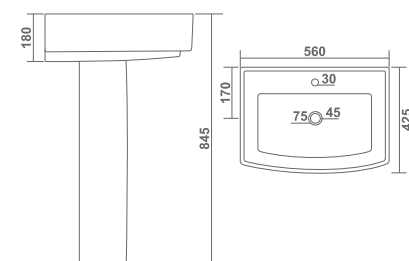

OPERA SET

L 435 W 590 H 855mm
L 17" W 24" H 34"

— ■ — **WASH BASIN PEDESTAL**

FOUR SQUARE SET

L 420 W 580 H 810mm
L 17" W 23" H 32"

L 415 W 575 H 840mm
L 17" W 23" H 34"

FLORA SET

WASH BASIN PEDESTAL

CUTTER SET L 470 W 570 H 815mm
L 19" W 23" H 33"

WASH BASIN PEDESTAL

DOLPHIN SET L 540 W 450 H 865mm
L 22" W 18" H 35"

MINI VOLVO SET L 370 W 470 H 815mm
L 15" W 19" H 33"

NEO SET L 425 W 560 H 845mm
L 17" W 22" H 34"

COLADO SET L 465 W 635 H 870mm
L 19" W 25" H 35"

VOLVO SET L 470 W 560 H 825mm
L 19" W 22" H 33"

— ■ — **WASH BASIN PEDESTAL** —

DIAMOND SET L 530 W 590 H 900mm
L 21" W 24" H 36"mm

— ■ — **WASH BASIN PEDESTAL** —

L 460 W 565 H 860mm
L 18" W 23" H 34"

SQUARE SET

SIMPLE SET L 430 W 555 H 890mm
L 17" W 22" H 36"

SERA SET L 430 W 555 H 910mm
L 17" W 22" H 36"

KAIZER SET L 480 W 555 H 835mm
L 19" W 22" H 33"

COSMO SET L 410 W 520 H 850mm
L 16" W 21" H 34"