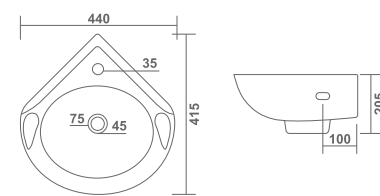

MANGO L 240 W 320 H 170mm
L 10" W 13" H 7"

WALL HUNG BASIN

COMBO L 400 W 400 H 120mm
L 16" W 16" H 5"

SWERA L 255 W 315 H 120mm
L 10" W 13" H 5"

WALL HUNG BASIN

KOHINOOR L 265 W 370 H 175mm
L 11" W 15" H 7"

WALL HUNG BASIN

DIAMOND L 340 W 475 H 200mm
L 14" W 19" H 8"

SPARK L 340 W 460 H 135mm
L 14" W 18" H 5"

CORNER L 415 W 440 H 205mm
L 17" W 18" H 8"

LEON CORNER L 430 W 345 H 135mm
L 17" W 14" H 5"

WALL HUNG / TABLE TOP BASIN

SOAR

L 355 W 465 H 135mm
L 14" W 19" H 5"

ELLIPS

L 400 W 550 H 130mm
L 16" W 22" H 5"

RIPON

L 360 W 500 H 120mm
L 14" W 20" H 5"

GLASSIA

L 360 W 490 H 150mm
L 14" W 20" H 6"