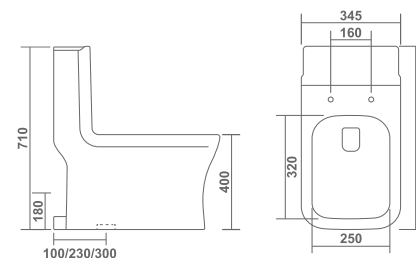

L 660 W 360 H 750mm
S trap : 230mm (9")

FORCE

L 660 W 360 H 750mm
S trap : 310mm (12")

L 650 W 345 H 710mm
S trap : 100mm (4"), 230mm (9"),
300mm (12")
P trap Available

SAHARA

LAURA

L 650 W 370 H 740mm
S trap : 230mm (9"), 300mm (12")
P trap Available