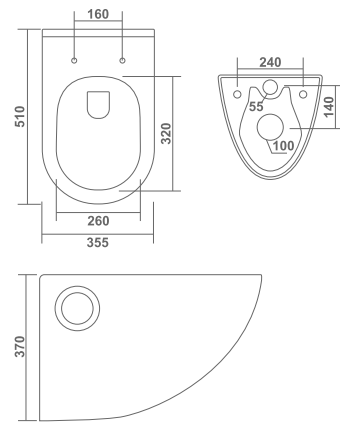

POOL

L 510 W 355 H 370mm