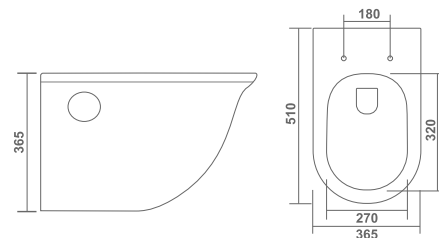

L 660 W 360 H 750mm
S trap : 230mm (9")

FORCE

L 660 W 360 H 750mm
S trap : 310mm (12")

L 650 W 345 H 710mm
S trap : 100mm (4"), 230mm (9"),
300mm (12")
P trap Available

SAHARA

LAURA

L 650 W 370 H 740mm
S trap : 230mm (9"), 300mm (12")
P trap Available

COSMO

L 660 W 370 H 740mm
S trap : 230mm (9")
P trap Available

LAKME

L 660 W 360 H 720mm
S trap : 100mm (4"), 230mm (9"),
300mm (12")
P trap Available

— ■ — WALL HUNG CLOSET

OPAL L 510 W 365 H 365mm

Rimless

— ■ — WALL HUNG CLOSET

BRAVIA

L 510 W 370 H 375mm
with UF Seat Cover
L.N. Key Fitting

Rimless

L 490 W 350 H 340mm
with UF Seat Cover
L.N. Key Fitting

STELLA

Rimless

WALL HUNG CLOSET

EWC - S L 555 W 370 H 410mm

ANGLO INDIAN - P L 600 W 465 H 420mm

ANGLO INDIAN - S L 600 W 465 H 420mm

— ■ — **TABLE TOP** —

COMPASS

L 380 W 510 H 120mm
L 15" W 20" H 5"

— ■ — **TABLE TOP** —

ALEXA