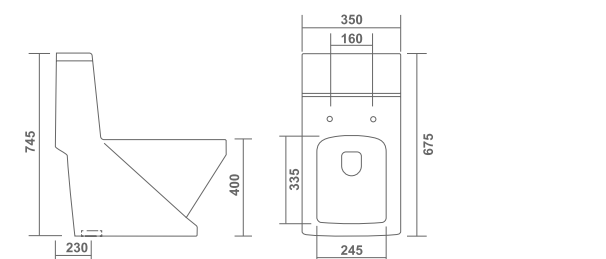

L 675 W 350 H 745mm
S trap : 230mm (9")
P trap Available