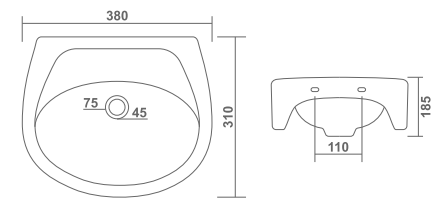

L 460 W 565 H 860mm
L 18" W 23" H 34"

SQUARE SET

SIMPLE SET L 430 W 555 H 890mm
L 17" W 22" H 36"

SERA SET L 430 W 555 H 910mm
L 17" W 22" H 36"

KAIZER SET L 480 W 555 H 835mm
L 19" W 22" H 33"

COSMO SET L 410 W 520 H 850mm
L 16" W 21" H 34"

— ■ — **WASH BASIN HALF PEDESTAL**

DIAMOND HALF SET L 530 W 590 H 570mm
L 21" W 24" H 23"

— ■ — **WASH BASIN HALF PEDESTAL**

COSMO HALF SET L 410 W 520 H 560mm
L 16" W 21" H 22"

L 410 W 575 H 560mm
L 16" W 23" H 22"

OPERA HALF SET L 435 W 590 H 560mm
L 17" W 24" H 22"

NEO HALF SET L 425 W 560 H 560mm
L 17" W 22" H 22"

— ■ — WALL HUNG BASIN

DURA L 325 W 400 H 130mm
L 13" W 16" H 5"

— ■ — WALL HUNG BASIN

L 315 W 380 H 150mm
L 13" W 15" H 6"

PASSION

CIPLA L 250 W 420 H 140mm
L 10" W 17" H 6"

SWEET L 310 W 380 H 185mm
L 12" W 15" H 7"

WALL HUNG BASIN

EVA L 300 W 430 H 120mm
L 12" W 17" H 5"

L 365 W 475 H 175mm
L 15" W 19" H 7"

GOLDEN

SUPER L 265 W 370 H 175mm
L 11" W 15" H 7"