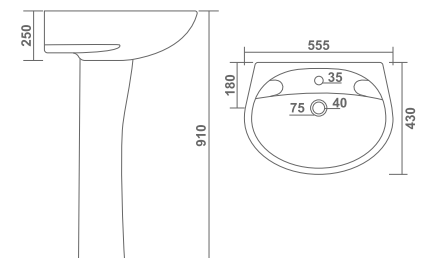

OPERA SET

L 435 W 590 H 855mm
L 17" W 24" H 34"

— ■ — **WASH BASIN PEDESTAL**

FOUR SQUARE SET

L 420 W 580 H 810mm
L 17" W 23" H 32"

L 415 W 575 H 840mm
L 17" W 23" H 34"

FLORA SET

WASH BASIN PEDESTAL

COLADO SET L 465 W 635 H 870mm
L 19" W 25" H 35"

VOLVO SET L 470 W 560 H 825mm
L 19" W 22" H 33"

— ■ — **WASH BASIN PEDESTAL** —

DIAMOND SET L 530 W 590 H 900mm
L 21" W 24" H 36"mm

— ■ — **WASH BASIN PEDESTAL** —

L 460 W 565 H 860mm
L 18" W 23" H 34"

SQUARE SET

SIMPLE SET L 430 W 555 H 890mm
L 17" W 22" H 36"

SERA SET L 430 W 555 H 910mm
L 17" W 22" H 36"

KAIZER SET L 480 W 555 H 835mm
L 19" W 22" H 33"

COSMO SET L 410 W 520 H 850mm
L 16" W 21" H 34"

— ■ — **WASH BASIN HALF PEDESTAL**

DIAMOND HALF SET L 530 W 590 H 570mm
L 21" W 24" H 23"

— ■ — **WASH BASIN HALF PEDESTAL**

COSMO HALF SET L 410 W 520 H 560mm
L 16" W 21" H 22"

L 410 W 575 H 560mm
L 16" W 23" H 22"