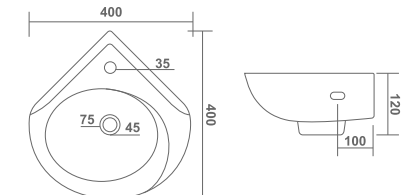

SWERA L 255 W 315 H 120mm
L 10" W 13" H 5"