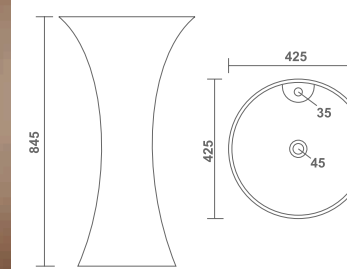

EWC - S L 555 W 370 H 410mm

ANGLO INDIAN - P L 600 W 465 H 420mm

ANGLO INDIAN - S L 600 W 465 H 420mm

— ■ — **TABLE TOP** —

COMPASS

L 380 W 510 H 120mm
L 15" W 20" H 5"

— ■ — **TABLE TOP** —

ALEXA

— ■ — **TABLE TOP** —

TORRIN

L 370 W 480 H 130mm
L 15" W 19" H 5"

SLEEK

L 310 W 515 H 125mm
L 12" W 21" H 5"

COLUMBUS

L 390 W 390 H 150mm
L 16" W 16" H 6"

Thin Rim

Perfectly
Glazed

— ■ — ONE PIECE BASIN

FIONA L 450 W 450 H 810mm

— ■ — ONE PIECE BASIN

QUEENY L 425 W 425 H 845mm

L 420 W 500 H 390mm

COMPASS

— ■ — **WASH BASIN PEDESTAL**

OPERA SET

L 435 W 590 H 855mm
L 17" W 24" H 34"

— ■ — **WASH BASIN PEDESTAL**

FOUR SQUARE SET

L 420 W 580 H 810mm
L 17" W 23" H 32"

L 415 W 575 H 840mm
L 17" W 23" H 34"

FLORA SET

WASH BASIN PEDESTAL