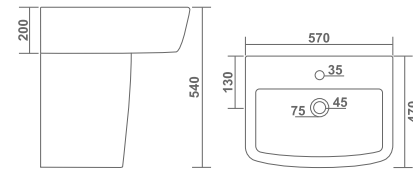

CUTTER HALF SET L 470 W 570 H 540mm
L 19" W 23" H 22"