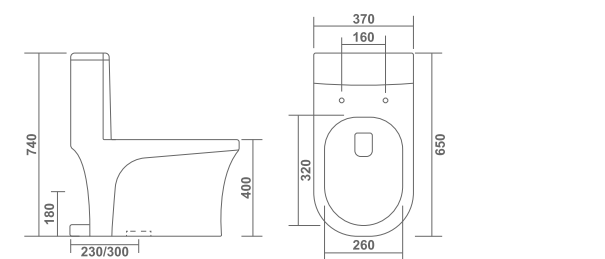

L 660 W 360 H 750mm
S trap : 230mm (9")

FORCE

L 660 W 360 H 750mm
S trap : 310mm (12")

L 650 W 345 H 710mm
S trap : 100mm (4"), 230mm (9"),
300mm (12")
P trap Available

SAHARA

LAURA

L 650 W 370 H 740mm
S trap : 230mm (9"), 300mm (12")
P trap Available