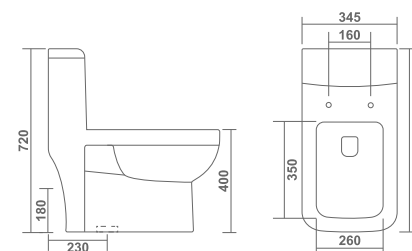

— ■ — ONE PIECE CLOSET

DIAMOND

L 660 W 370 H 775mm
S trap : 230mm (9")
P trap Available

— ■ — ONE PIECE CLOSET

L 630 W 360 H 745mm
S trap : 230mm (9"),
300mm (12")

COMPASS

VOLVO

L 670 W 345 H 720mm
S trap : 230mm (9")
P trap Available

CUBA

L 655 W 345 H 740mm
S trap : 230mm (9")
P trap Available

ONE PIECE CLOSET

FUSION

L 660 W 370 H 750mm
S trap : 230mm (9")

FUSION

L 660 W 370 H 750mm
S trap : 310mm (12")

FORCE

L 660 W 360 H 750mm
S trap : 230mm (9")

FORCE

L 660 W 360 H 750mm
S trap : 310mm (12")

L 650 W 345 H 710mm
S trap : 100mm (4"), 230mm (9"),
300mm (12")
P trap Available

SAHARA

LAURA

L 650 W 370 H 740mm
S trap : 230mm (9"), 300mm (12")
P trap Available