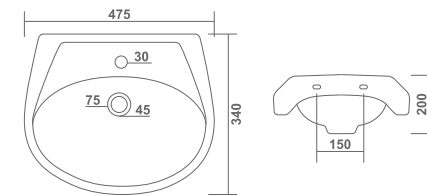

— ■ — **WASH BASIN HALF PEDESTAL**

DIAMOND HALF SET L 530 W 590 H 570mm
L 21" W 24" H 23"

— ■ — **WASH BASIN HALF PEDESTAL**

COSMO HALF SET L 410 W 520 H 560mm
L 16" W 21" H 22"

L 410 W 575 H 560mm
L 16" W 23" H 22"

PASSION

CIPLA L 250 W 420 H 140mm
L 10" W 17" H 6"

SWEET L 310 W 380 H 185mm
L 12" W 15" H 7"

WALL HUNG BASIN

EVA L 300 W 430 H 120mm
L 12" W 17" H 5"

L 365 W 475 H 175mm
L 15" W 19" H 7"

GOLDEN

SUPER L 265 W 370 H 175mm
L 11" W 15" H 7"

MANGO L 240 W 320 H 170mm
L 10" W 13" H 7"

WALL HUNG BASIN

COMBO L 400 W 400 H 120mm
L 16" W 16" H 5"

SWERA L 255 W 315 H 120mm
L 10" W 13" H 5"

WALL HUNG BASIN

KOHINOOR L 265 W 370 H 175mm
L 11" W 15" H 7"

WALL HUNG BASIN

DIAMOND L 340 W 475 H 200mm
L 14" W 19" H 8"

SPARK L 340 W 460 H 135mm
L 14" W 18" H 5"

CORNER L 415 W 440 H 205mm
L 17" W 18" H 8"

LEON CORNER L 430 W 345 H 135mm
L 17" W 14" H 5"

WALL HUNG / TABLE TOP BASIN