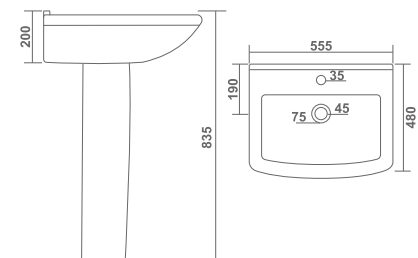

OPERA SET

L 435 W 590 H 855mm
L 17" W 24" H 34"

— ■ — **WASH BASIN PEDESTAL**

FOUR SQUARE SET

L 420 W 580 H 810mm
L 17" W 23" H 32"

L 415 W 575 H 840mm
L 17" W 23" H 34"

FLORA SET

WASH BASIN PEDESTAL

COLADO SET L 465 W 635 H 870mm
L 19" W 25" H 35"

VOLVO SET L 470 W 560 H 825mm
L 19" W 22" H 33"

— ■ — **WASH BASIN PEDESTAL** —

DIAMOND SET L 530 W 590 H 900mm
L 21" W 24" H 36"mm

— ■ — **WASH BASIN PEDESTAL** —

L 460 W 565 H 860mm
L 18" W 23" H 34"

SQUARE SET

SIMPLE SET L 430 W 555 H 890mm
L 17" W 22" H 36"

SERA SET L 430 W 555 H 910mm
L 17" W 22" H 36"

KAIZER SET L 480 W 555 H 835mm
L 19" W 22" H 33"

COSMO SET L 410 W 520 H 850mm
L 16" W 21" H 34"

— ■ — **WASH BASIN HALF PEDESTAL**

DIAMOND HALF SET L 530 W 590 H 570mm
L 21" W 24" H 23"

— ■ — **WASH BASIN HALF PEDESTAL**

COSMO HALF SET L 410 W 520 H 560mm
L 16" W 21" H 22"

L 410 W 575 H 560mm
L 16" W 23" H 22"