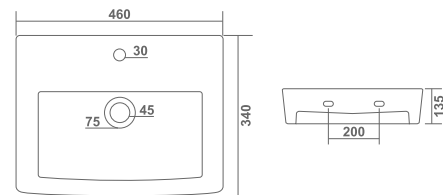

PASSION

CIPLA L 250 W 420 H 140mm
L 10" W 17" H 6"

SWEET L 310 W 380 H 185mm
L 12" W 15" H 7"

WALL HUNG BASIN

EVA L 300 W 430 H 120mm
L 12" W 17" H 5"

L 365 W 475 H 175mm
L 15" W 19" H 7"

GOLDEN

SUPER L 265 W 370 H 175mm
L 11" W 15" H 7"

MANGO L 240 W 320 H 170mm
L 10" W 13" H 7"

WALL HUNG BASIN

COMBO L 400 W 400 H 120mm
L 16" W 16" H 5"

SWERA L 255 W 315 H 120mm
L 10" W 13" H 5"

WALL HUNG BASIN

KOHINOOR L 265 W 370 H 175mm
L 11" W 15" H 7"

WALL HUNG BASIN

DIAMOND L 340 W 475 H 200mm
L 14" W 19" H 8"

SPARK L 340 W 460 H 135mm
L 14" W 18" H 5"

CORNER L 415 W 440 H 205mm
L 17" W 18" H 8"

LEON CORNER L 430 W 345 H 135mm
L 17" W 14" H 5"

WALL HUNG / TABLE TOP BASIN