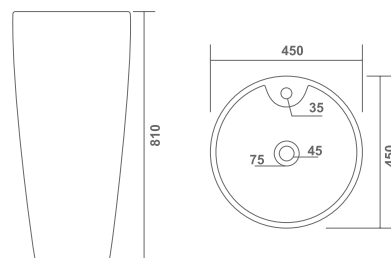

— ■ — ONE PIECE BASIN

— ■ — ONE PIECE BASIN