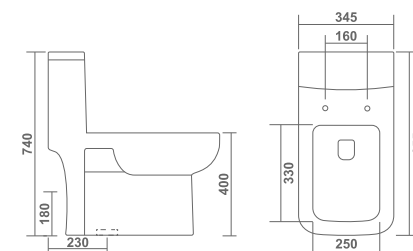

— ■ — ONE PIECE CLOSET

DIAMOND

L 660 W 370 H 775mm
S trap : 230mm (9")
P trap Available

— ■ — ONE PIECE CLOSET

L 630 W 360 H 745mm
S trap : 230mm (9"),
300mm (12")

COMPASS

VOLVO

L 670 W 345 H 720mm
S trap : 230mm (9")
P trap Available

CUBA

L 655 W 345 H 740mm
S trap : 230mm (9")
P trap Available

ONE PIECE CLOSET

FUSION

L 660 W 370 H 750mm
S trap : 230mm (9")

FUSION

L 660 W 370 H 750mm
S trap : 310mm (12")

FORCE

L 660 W 360 H 750mm
S trap : 230mm (9")

FORCE

L 660 W 360 H 750mm
S trap : 310mm (12")

L 650 W 345 H 710mm
S trap : 100mm (4"), 230mm (9"),
300mm (12")
P trap Available

SAHARA

LAURA

L 650 W 370 H 740mm
S trap : 230mm (9"), 300mm (12")
P trap Available