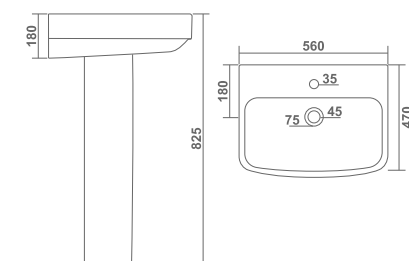

OPERA SET

L 435 W 590 H 855mm
L 17" W 24" H 34"

— ■ — **WASH BASIN PEDESTAL**

FOUR SQUARE SET

L 420 W 580 H 810mm
L 17" W 23" H 32"

L 415 W 575 H 840mm
L 17" W 23" H 34"

FLORA SET

WASH BASIN PEDESTAL

CUTTER SET L 470 W 570 H 815mm
L 19" W 23" H 33"

WASH BASIN PEDESTAL

DOLPHIN SET L 540 W 450 H 865mm
L 22" W 18" H 35"

MINI VOLVO SET L 370 W 470 H 815mm
L 15" W 19" H 33"

NEO SET L 425 W 560 H 845mm
L 17" W 22" H 34"

COLADO SET L 465 W 635 H 870mm
L 19" W 25" H 35"

VOLVO SET L 470 W 560 H 825mm
L 19" W 22" H 33"

— ■ — **WASH BASIN PEDESTAL** —

DIAMOND SET L 530 W 590 H 900mm
L 21" W 24" H 36"mm

— ■ — **WASH BASIN PEDESTAL** —

L 460 W 565 H 860mm
L 18" W 23" H 34"

SQUARE SET

SIMPLE SET L 430 W 555 H 890mm
L 17" W 22" H 36"

SERA SET L 430 W 555 H 910mm
L 17" W 22" H 36"

KAIZER SET L 480 W 555 H 835mm
L 19" W 22" H 33"

COSMO SET L 410 W 520 H 850mm
L 16" W 21" H 34"