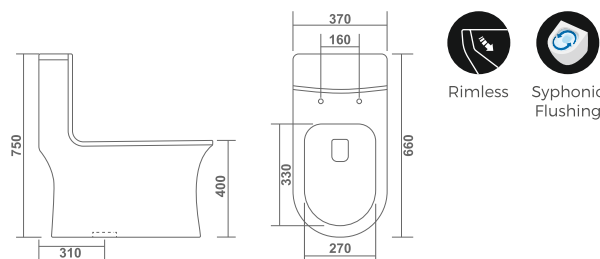

CUBA

L 655 W 345 H 740mm
S trap : 230mm (9")
P trap Available

ONE PIECE CLOSET

FUSION

L 660 W 370 H 750mm
S trap : 230mm (9")

FUSION

L 660 W 370 H 750mm
S trap : 310mm (12")

FORCE

L 660 W 360 H 750mm
S trap : 230mm (9")

FORCE

L 660 W 360 H 750mm
S trap : 310mm (12")

L 650 W 345 H 710mm
S trap : 100mm (4"), 230mm (9"),
300mm (12")
P trap Available

SAHARA

LAURA

L 650 W 370 H 740mm
S trap : 230mm (9"), 300mm (12")
P trap Available