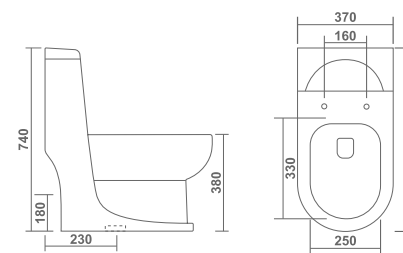

L 660 W 360 H 750mm
S trap : 230mm (9")

FORCE

L 660 W 360 H 750mm
S trap : 310mm (12")

L 650 W 345 H 710mm
S trap : 100mm (4"), 230mm (9"),
300mm (12")
P trap Available

SAHARA

LAURA

L 650 W 370 H 740mm
S trap : 230mm (9"), 300mm (12")
P trap Available

L 655 W 355 H 715mm
S trap : 230mm (9")
P trap Available

KAIZER

L 715 W 360 H 770mm
S trap : 100mm (4"), 230mm (9"),
300mm (12")
P trap Available

CUTTER

L 655 W 355 H 740mm
S trap : 230mm (9")
P trap Available

COSMO

L 660 W 370 H 740mm
S trap : 230mm (9")
P trap Available

LAKME

L 660 W 360 H 720mm
S trap : 100mm (4"), 230mm (9"),
300mm (12")
P trap Available

— ■ — WALL HUNG CLOSET

OPAL L 510 W 365 H 365mm

Rimless