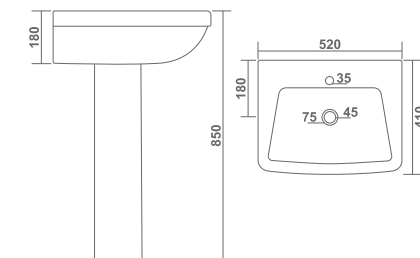

OPERA SET

L 435 W 590 H 855mm
L 17" W 24" H 34"

— ■ — **WASH BASIN PEDESTAL**

FOUR SQUARE SET

L 420 W 580 H 810mm
L 17" W 23" H 32"

L 415 W 575 H 840mm
L 17" W 23" H 34"

FLORA SET

WASH BASIN PEDESTAL

COLADO SET L 465 W 635 H 870mm
L 19" W 25" H 35"

VOLVO SET L 470 W 560 H 825mm
L 19" W 22" H 33"

— ■ — **WASH BASIN PEDESTAL** —

DIAMOND SET L 530 W 590 H 900mm
L 21" W 24" H 36"mm

— ■ — **WASH BASIN PEDESTAL** —

L 460 W 565 H 860mm
L 18" W 23" H 34"

SQUARE SET

SIMPLE SET L 430 W 555 H 890mm
L 17" W 22" H 36"

SERA SET L 430 W 555 H 910mm
L 17" W 22" H 36"

KAIZER SET L 480 W 555 H 835mm
L 19" W 22" H 33"

COSMO SET L 410 W 520 H 850mm
L 16" W 21" H 34"

— ■ — **WASH BASIN HALF PEDESTAL**

DIAMOND HALF SET L 530 W 590 H 570mm
L 21" W 24" H 23"

— ■ — **WASH BASIN HALF PEDESTAL**

COSMO HALF SET L 410 W 520 H 560mm
L 16" W 21" H 22"

L 410 W 575 H 560mm
L 16" W 23" H 22"