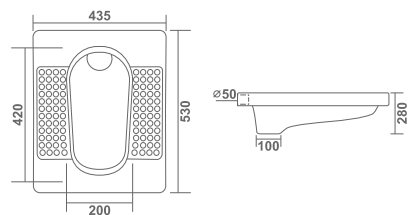

PAN

ACCESSORIES

Side Cap