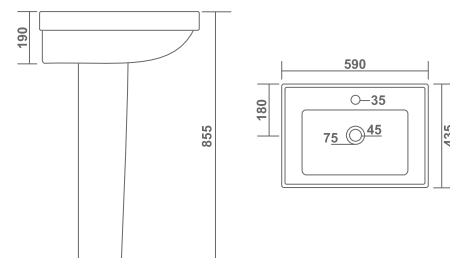

EWC - S L 555 W 370 H 410mm

ANGLO INDIAN - P L 600 W 465 H 420mm

ANGLO INDIAN - S L 600 W 465 H 420mm

— ■ — **TABLE TOP** —

COMPASS

L 380 W 510 H 120mm
L 15" W 20" H 5"

— ■ — **TABLE TOP** —

ALEXA

Perfectly
Glazed

— ■ — ONE PIECE BASIN

FIONA L 450 W 450 H 810mm

— ■ — ONE PIECE BASIN

QUEENY L 425 W 425 H 845mm

L 420 W 500 H 390mm

COMPASS

— ■ — **WASH BASIN PEDESTAL**

OPERA SET

L 435 W 590 H 855mm
L 17" W 24" H 34"

— ■ — **WASH BASIN PEDESTAL**

FOUR SQUARE SET

L 420 W 580 H 810mm
L 17" W 23" H 32"

L 415 W 575 H 840mm
L 17" W 23" H 34"

FLORA SET

WASH BASIN PEDESTAL