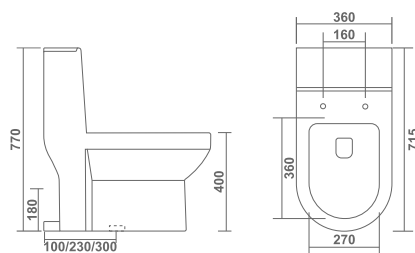

L 715 W 360 H 770mm
S trap : 100mm (4"), 230mm (9"),
300mm (12")
P trap Available

CUTTER