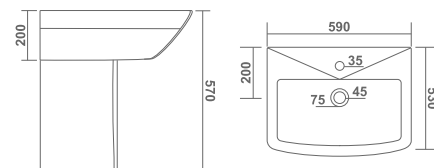

COLADO SET L 465 W 635 H 870mm
L 19" W 25" H 35"

VOLVO SET L 470 W 560 H 825mm
L 19" W 22" H 33"

— ■ — **WASH BASIN PEDESTAL** —

DIAMOND SET L 530 W 590 H 900mm
L 21" W 24" H 36"mm

— ■ — **WASH BASIN PEDESTAL** —

L 460 W 565 H 860mm
L 18" W 23" H 34"

SQUARE SET

SIMPLE SET L 430 W 555 H 890mm
L 17" W 22" H 36"

SERA SET L 430 W 555 H 910mm
L 17" W 22" H 36"

KAIZER SET L 480 W 555 H 835mm
L 19" W 22" H 33"

COSMO SET L 410 W 520 H 850mm
L 16" W 21" H 34"

— ■ — **WASH BASIN HALF PEDESTAL**

DIAMOND HALF SET L 530 W 590 H 570mm
L 21" W 24" H 23"

— ■ — **WASH BASIN HALF PEDESTAL**

COSMO HALF SET L 410 W 520 H 560mm
L 16" W 21" H 22"

L 410 W 575 H 560mm
L 16" W 23" H 22"