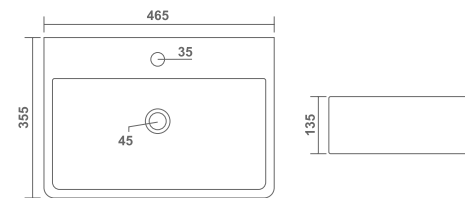

MANGO L 240 W 320 H 170mm
L 10" W 13" H 7"

WALL HUNG BASIN

COMBO L 400 W 400 H 120mm
L 16" W 16" H 5"

SWERA L 255 W 315 H 120mm
L 10" W 13" H 5"

WALL HUNG BASIN

KOHINOOR L 265 W 370 H 175mm
L 11" W 15" H 7"

WALL HUNG BASIN

DIAMOND L 340 W 475 H 200mm
L 14" W 19" H 8"

SPARK L 340 W 460 H 135mm
L 14" W 18" H 5"

CORNER L 415 W 440 H 205mm
L 17" W 18" H 8"

LEON CORNER L 430 W 345 H 135mm
L 17" W 14" H 5"

WALL HUNG / TABLE TOP BASIN

SOAR

L 355 W 465 H 135mm
L 14" W 19" H 5"

ELLIPS

L 400 W 550 H 130mm
L 16" W 22" H 5"

RIPON

L 360 W 500 H 120mm
L 14" W 20" H 5"

GLASSIA

L 360 W 490 H 150mm
L 14" W 20" H 6"