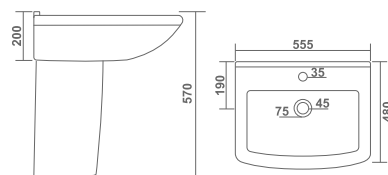

L 460 W 565 H 860mm
L 18" W 23" H 34"

SQUARE SET

SIMPLE SET L 430 W 555 H 890mm
L 17" W 22" H 36"

SERA SET L 430 W 555 H 910mm
L 17" W 22" H 36"

KAIZER SET L 480 W 555 H 835mm
L 19" W 22" H 33"

COSMO SET L 410 W 520 H 850mm
L 16" W 21" H 34"

— ■ — **WASH BASIN HALF PEDESTAL**

DIAMOND HALF SET L 530 W 590 H 570mm
L 21" W 24" H 23"

— ■ — **WASH BASIN HALF PEDESTAL**

COSMO HALF SET L 410 W 520 H 560mm
L 16" W 21" H 22"

L 410 W 575 H 560mm
L 16" W 23" H 22"

FLORA HALF SET

WASH BASIN HALF PEDESTAL

CUTTER HALF SET L 470 W 570 H 540mm
L 19" W 23" H 22"

WASH BASIN HALF PEDESTAL

VOLVO HALF SET L 470 W 560 H 540mm
L 19" W 22" H 22"

KAIZER HALF SET L 480 W 555 H 570mm
L 19" W 22" H 23"

OPERA HALF SET L 435 W 590 H 560mm
L 17" W 24" H 22"

NEO HALF SET L 425 W 560 H 560mm
L 17" W 22" H 22"

— ■ — WALL HUNG BASIN

DURA L 325 W 400 H 130mm
L 13" W 16" H 5"

— ■ — WALL HUNG BASIN

L 315 W 380 H 150mm
L 13" W 15" H 6"