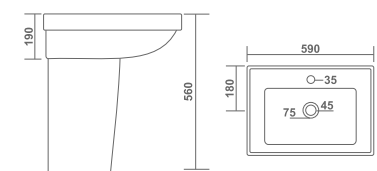

NEO HALF SET L 425 W 560 H 560mm
L 17" W 22" H 22"