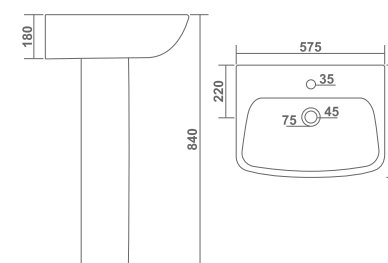

EWC - S L 555 W 370 H 410mm

ANGLO INDIAN - P L 600 W 465 H 420mm

ANGLO INDIAN - S L 600 W 465 H 420mm

— ■ — **TABLE TOP** —

COMPASS

L 380 W 510 H 120mm
L 15" W 20" H 5"

— ■ — **TABLE TOP** —

ALEXA

OPERA SET

L 435 W 590 H 855mm
L 17" W 24" H 34"

— ■ — **WASH BASIN PEDESTAL**

FOUR SQUARE SET

L 420 W 580 H 810mm
L 17" W 23" H 32"

L 415 W 575 H 840mm
L 17" W 23" H 34"

FLORA SET

WASH BASIN PEDESTAL

COLADO SET L 465 W 635 H 870mm
L 19" W 25" H 35"

VOLVO SET L 470 W 560 H 825mm
L 19" W 22" H 33"

— ■ — **WASH BASIN PEDESTAL** —

DIAMOND SET L 530 W 590 H 900mm
L 21" W 24" H 36"mm

— ■ — **WASH BASIN PEDESTAL** —

L 460 W 565 H 860mm
L 18" W 23" H 34"

SQUARE SET

SIMPLE SET L 430 W 555 H 890mm
L 17" W 22" H 36"

SERA SET L 430 W 555 H 910mm
L 17" W 22" H 36"

KAIZER SET L 480 W 555 H 835mm
L 19" W 22" H 33"

COSMO SET L 410 W 520 H 850mm
L 16" W 21" H 34"