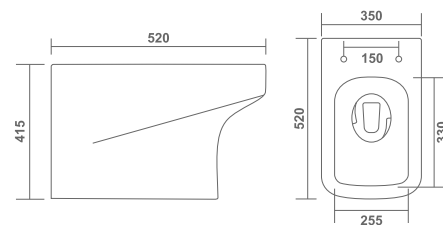

— ■ — WATER CLOSET

Rimless Syphonic Flushing

— ■ — WATER CLOSET