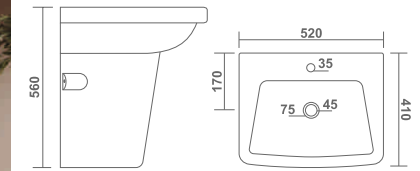

L 460 W 565 H 860mm
L 18" W 23" H 34"

SQUARE SET

SIMPLE SET L 430 W 555 H 890mm
L 17" W 22" H 36"

SERA SET L 430 W 555 H 910mm
L 17" W 22" H 36"

KAIZER SET L 480 W 555 H 835mm
L 19" W 22" H 33"

COSMO SET L 410 W 520 H 850mm
L 16" W 21" H 34"

— ■ — **WASH BASIN HALF PEDESTAL**

DIAMOND HALF SET L 530 W 590 H 570mm
L 21" W 24" H 23"

— ■ — **WASH BASIN HALF PEDESTAL**

COSMO HALF SET L 410 W 520 H 560mm
L 16" W 21" H 22"

L 410 W 575 H 560mm
L 16" W 23" H 22"

FLORA HALF SET

WASH BASIN HALF PEDESTAL

CUTTER HALF SET L 470 W 570 H 540mm
L 19" W 23" H 22"

WASH BASIN HALF PEDESTAL

VOLVO HALF SET L 470 W 560 H 540mm
L 19" W 22" H 22"

KAIZER HALF SET L 480 W 555 H 570mm
L 19" W 22" H 23"