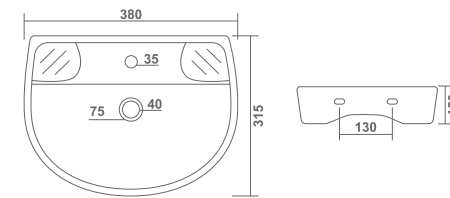

L 315 W 380 H 150mm
L 13" W 15" H 6"

PASSION