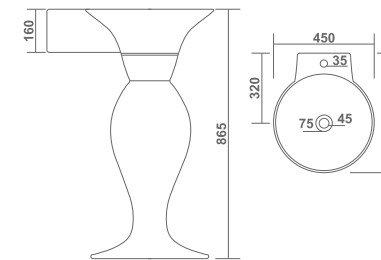

DOLPHIN SET L 540 W 450 H 865mm
L 22" W 18" H 35"