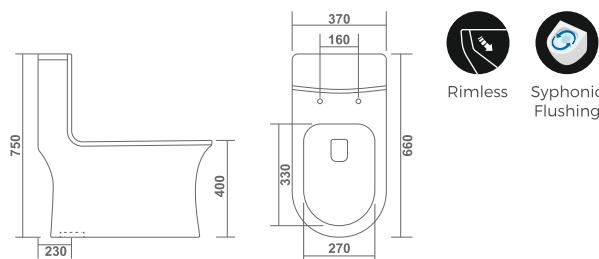

CUBA

L 655 W 345 H 740mm
S trap : 230mm (9")
P trap Available

ONE PIECE CLOSET

FUSION

L 660 W 370 H 750mm
S trap : 230mm (9")

FUSION

L 660 W 370 H 750mm
S trap : 310mm (12")

FORCE

L 660 W 360 H 750mm
S trap : 230mm (9")

FORCE

L 660 W 360 H 750mm
S trap : 310mm (12")

L 650 W 345 H 710mm
S trap : 100mm (4"), 230mm (9"),
300mm (12")
P trap Available

SAHARA

LAURA

L 650 W 370 H 740mm
S trap : 230mm (9"), 300mm (12")
P trap Available