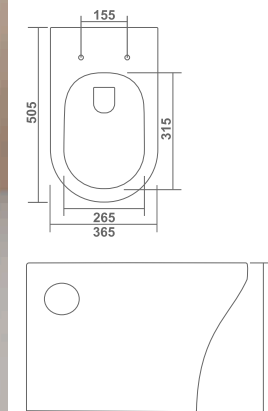

— ■ — WALL HUNG CLOSET

BRAVIA

L 510 W 370 H 375mm
with UF Seat Cover
L.N. Key Fitting

Rimless

L 490 W 350 H 340mm
with UF Seat Cover
L.N. Key Fitting

STELLA

Rimless

WALL HUNG CLOSET

POOL

L 510 W 355 H 370mm

WALL HUNG CLOSET

JETTA

L 505 W 365 H 330mm

SERA

L 500 W 350 H 365mm

BABY WALLHUNG-18"

L 470 W 330 H 345mm

ELEGANCE

L 535 W 340 H 355mm

ARIA

L 510 W 355 H 355mm

WALL HUNG CLOSET

ALTIS

L 510 W 365 H 350mm

EWC - S L 555 W 370 H 410mm

ANGLO INDIAN - P L 600 W 465 H 420mm

ANGLO INDIAN - S L 600 W 465 H 420mm

— ■ — **TABLE TOP** —

COMPASS

L 380 W 510 H 120mm
L 15" W 20" H 5"

— ■ — **TABLE TOP** —

ALEXA