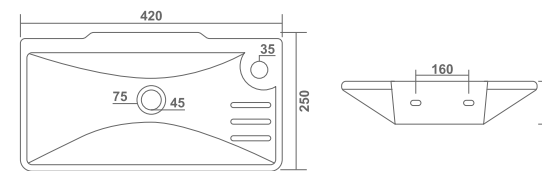

L 460 W 565 H 860mm
L 18" W 23" H 34"

SQUARE SET

SIMPLE SET L 430 W 555 H 890mm
L 17" W 22" H 36"

SERA SET L 430 W 555 H 910mm
L 17" W 22" H 36"

KAIZER SET L 480 W 555 H 835mm
L 19" W 22" H 33"

COSMO SET L 410 W 520 H 850mm
L 16" W 21" H 34"

— ■ — **WASH BASIN HALF PEDESTAL**

DIAMOND HALF SET L 530 W 590 H 570mm
L 21" W 24" H 23"

— ■ — **WASH BASIN HALF PEDESTAL**

COSMO HALF SET L 410 W 520 H 560mm
L 16" W 21" H 22"

L 410 W 575 H 560mm
L 16" W 23" H 22"

OPERA HALF SET L 435 W 590 H 560mm
L 17" W 24" H 22"

NEO HALF SET L 425 W 560 H 560mm
L 17" W 22" H 22"

— ■ — WALL HUNG BASIN

DURA L 325 W 400 H 130mm
L 13" W 16" H 5"

— ■ — WALL HUNG BASIN

L 315 W 380 H 150mm
L 13" W 15" H 6"

PASSION

CIPLA L 250 W 420 H 140mm
L 10" W 17" H 6"

SWEET L 310 W 380 H 185mm
L 12" W 15" H 7"

WALL HUNG BASIN

EVA L 300 W 430 H 120mm
L 12" W 17" H 5"

L 365 W 475 H 175mm
L 15" W 19" H 7"

GOLDEN

SUPER L 265 W 370 H 175mm
L 11" W 15" H 7"