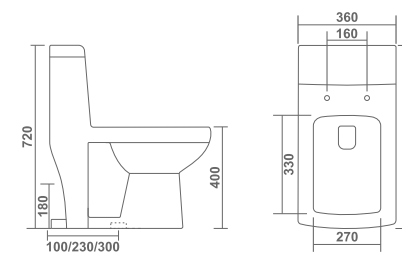

L 655 W 355 H 715mm
S trap : 230mm (9")
P trap Available

KAIZER

L 715 W 360 H 770mm
S trap : 100mm (4"), 230mm (9"),
300mm (12")
P trap Available

CUTTER

L 655 W 355 H 740mm
S trap : 230mm (9")
P trap Available

COSMO

L 660 W 370 H 740mm
S trap : 230mm (9")
P trap Available

LAKME

L 660 W 360 H 720mm
S trap : 100mm (4"), 230mm (9"),
300mm (12")
P trap Available

— ■ — WALL HUNG CLOSET

OPAL L 510 W 365 H 365mm

Rimless