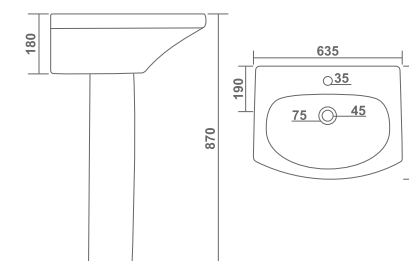

OPERA SET

L 435 W 590 H 855mm
L 17" W 24" H 34"

— ■ — **WASH BASIN PEDESTAL**

FOUR SQUARE SET

L 420 W 580 H 810mm
L 17" W 23" H 32"

L 415 W 575 H 840mm
L 17" W 23" H 34"

FLORA SET

WASH BASIN PEDESTAL

CUTTER SET L 470 W 570 H 815mm
L 19" W 23" H 33"

WASH BASIN PEDESTAL

DOLPHIN SET L 540 W 450 H 865mm
L 22" W 18" H 35"

MINI VOLVO SET L 370 W 470 H 815mm
L 15" W 19" H 33"

NEO SET L 425 W 560 H 845mm
L 17" W 22" H 34"

COLADO SET L 465 W 635 H 870mm
L 19" W 25" H 35"

VOLVO SET L 470 W 560 H 825mm
L 19" W 22" H 33"

— ■ — **WASH BASIN PEDESTAL** —

DIAMOND SET L 530 W 590 H 900mm
L 21" W 24" H 36"mm

— ■ — **WASH BASIN PEDESTAL** —

L 460 W 565 H 860mm
L 18" W 23" H 34"

SQUARE SET

SIMPLE SET L 430 W 555 H 890mm
L 17" W 22" H 36"

SERA SET L 430 W 555 H 910mm
L 17" W 22" H 36"

KAIZER SET L 480 W 555 H 835mm
L 19" W 22" H 33"

COSMO SET L 410 W 520 H 850mm
L 16" W 21" H 34"