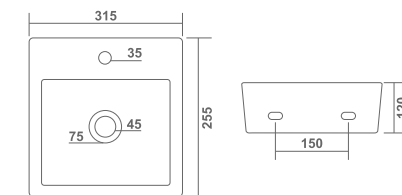

PASSION

CIPLA L 250 W 420 H 140mm
L 10" W 17" H 6"

SWEET L 310 W 380 H 185mm
L 12" W 15" H 7"

WALL HUNG BASIN

EVA L 300 W 430 H 120mm
L 12" W 17" H 5"

L 365 W 475 H 175mm
L 15" W 19" H 7"

GOLDEN

SUPER L 265 W 370 H 175mm
L 11" W 15" H 7"

MANGO L 240 W 320 H 170mm
L 10" W 13" H 7"

WALL HUNG BASIN

COMBO L 400 W 400 H 120mm
L 16" W 16" H 5"

SWERA L 255 W 315 H 120mm
L 10" W 13" H 5"

WALL HUNG BASIN

KOHINOOR L 265 W 370 H 175mm
L 11" W 15" H 7"

WALL HUNG BASIN

DIAMOND L 340 W 475 H 200mm
L 14" W 19" H 8"

SPARK L 340 W 460 H 135mm
L 14" W 18" H 5"

CORNER L 415 W 440 H 205mm
L 17" W 18" H 8"

LEON CORNER L 430 W 345 H 135mm
L 17" W 14" H 5"

WALL HUNG / TABLE TOP BASIN