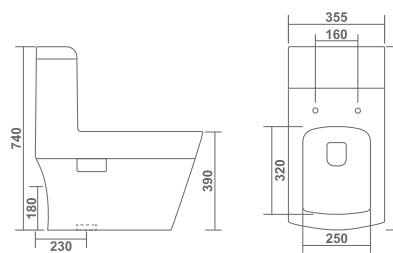

L 660 W 360 H 750mm
S trap : 230mm (9")

FORCE

L 660 W 360 H 750mm
S trap : 310mm (12")

L 650 W 345 H 710mm
S trap : 100mm (4"), 230mm (9"),
300mm (12")
P trap Available

SAHARA

LAURA

L 650 W 370 H 740mm
S trap : 230mm (9"), 300mm (12")
P trap Available

L 655 W 355 H 715mm
S trap : 230mm (9")
P trap Available

KAIZER

L 715 W 360 H 770mm
S trap : 100mm (4"), 230mm (9"),
300mm (12")
P trap Available

CUTTER

L 655 W 355 H 740mm
S trap : 230mm (9")
P trap Available

COSMO

L 660 W 370 H 740mm
S trap : 230mm (9")
P trap Available

LAKME

L 660 W 360 H 720mm
S trap : 100mm (4"), 230mm (9"),
300mm (12")
P trap Available

— ■ — WALL HUNG CLOSET

OPAL L 510 W 365 H 365mm

Rimless