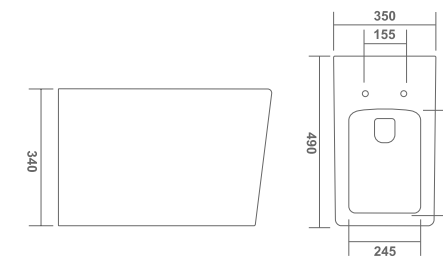

— ■ — WALL HUNG CLOSET

BRAVIA

L 510 W 370 H 375mm
with UF Seat Cover
L.N. Key Fitting

Rimless

L 490 W 350 H 340mm
with UF Seat Cover
L.N. Key Fitting

STELLA

Rimless

WALL HUNG CLOSET