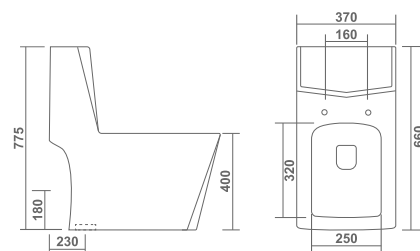

— ■ — ONE PIECE CLOSET

L 660 W 370 H 775mm
S trap : 230mm (9")
P trap Available

— ■ — ONE PIECE CLOSET

L 630 W 360 H 745mm
S trap : 230mm (9"),
300mm (12")

L 670 W 345 H 720mm
S trap : 230mm (9")
P trap Available

L 655 W 345 H 740mm
S trap : 230mm (9")
P trap Available