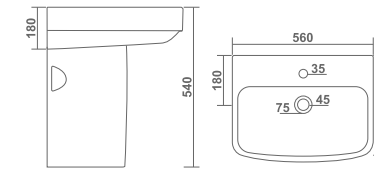

L 460 W 565 H 860mm
L 18" W 23" H 34"

SQUARE SET

SIMPLE SET L 430 W 555 H 890mm
L 17" W 22" H 36"

SERA SET L 430 W 555 H 910mm
L 17" W 22" H 36"

KAIZER SET L 480 W 555 H 835mm
L 19" W 22" H 33"

COSMO SET L 410 W 520 H 850mm
L 16" W 21" H 34"

— ■ — **WASH BASIN HALF PEDESTAL**

DIAMOND HALF SET L 530 W 590 H 570mm
L 21" W 24" H 23"

— ■ — **WASH BASIN HALF PEDESTAL**

COSMO HALF SET L 410 W 520 H 560mm
L 16" W 21" H 22"

L 410 W 575 H 560mm
L 16" W 23" H 22"

FLORA HALF SET

WASH BASIN HALF PEDESTAL

CUTTER HALF SET L 470 W 570 H 540mm
L 19" W 23" H 22"

WASH BASIN HALF PEDESTAL

VOLVO HALF SET L 470 W 560 H 540mm
L 19" W 22" H 22"

KAIZER HALF SET L 480 W 555 H 570mm
L 19" W 22" H 23"

OPERA HALF SET L 435 W 590 H 560mm
L 17" W 24" H 22"

NEO HALF SET L 425 W 560 H 560mm
L 17" W 22" H 22"

— ■ — WALL HUNG BASIN

DURA L 325 W 400 H 130mm
L 13" W 16" H 5"

— ■ — WALL HUNG BASIN

L 315 W 380 H 150mm
L 13" W 15" H 6"