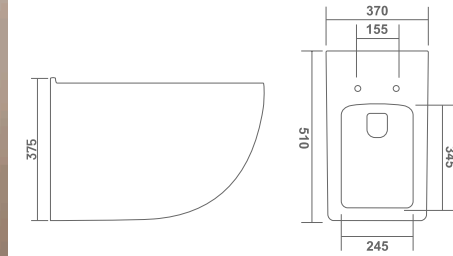

BRAVIA

L 510 W 370 H 375mm
with UF Seat Cover
L.N. Key Fitting