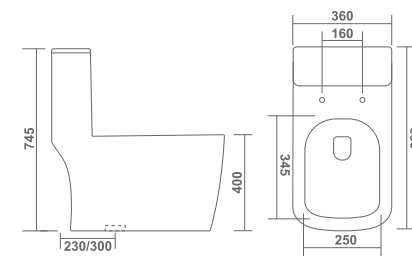

— ■ — ONE PIECE CLOSET

L 630 W 360 H 745mm
S trap : 230mm (9"),
300mm (12")

COMPASS