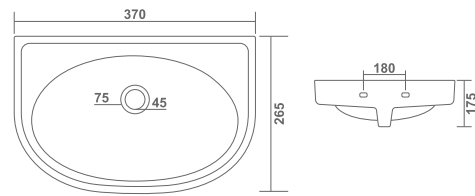

— ■ — **WASH BASIN HALF PEDESTAL**

DIAMOND HALF SET L 530 W 590 H 570mm
L 21" W 24" H 23"

— ■ — **WASH BASIN HALF PEDESTAL**

COSMO HALF SET L 410 W 520 H 560mm
L 16" W 21" H 22"

L 410 W 575 H 560mm
L 16" W 23" H 22"

PASSION

CIPLA L 250 W 420 H 140mm
L 10" W 17" H 6"

SWEET L 310 W 380 H 185mm
L 12" W 15" H 7"

WALL HUNG BASIN

EVA L 300 W 430 H 120mm
L 12" W 17" H 5"

L 365 W 475 H 175mm
L 15" W 19" H 7"

GOLDEN

SUPER L 265 W 370 H 175mm
L 11" W 15" H 7"

MANGO L 240 W 320 H 170mm
L 10" W 13" H 7"

WALL HUNG BASIN

COMBO L 400 W 400 H 120mm
L 16" W 16" H 5"

SWERA L 255 W 315 H 120mm
L 10" W 13" H 5"

WALL HUNG BASIN

KOHINOOR L 265 W 370 H 175mm
L 11" W 15" H 7"

WALL HUNG BASIN

DIAMOND L 340 W 475 H 200mm
L 14" W 19" H 8"

SPARK L 340 W 460 H 135mm
L 14" W 18" H 5"

CORNER L 415 W 440 H 205mm
L 17" W 18" H 8"

LEON CORNER L 430 W 345 H 135mm
L 17" W 14" H 5"

WALL HUNG / TABLE TOP BASIN