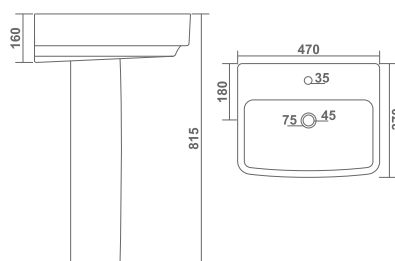

OPERA SET

L 435 W 590 H 855mm
L 17" W 24" H 34"

— ■ — **WASH BASIN PEDESTAL**

FOUR SQUARE SET

L 420 W 580 H 810mm
L 17" W 23" H 32"

L 415 W 575 H 840mm
L 17" W 23" H 34"

FLORA SET

WASH BASIN PEDESTAL

CUTTER SET L 470 W 570 H 815mm
L 19" W 23" H 33"

WASH BASIN PEDESTAL

DOLPHIN SET L 540 W 450 H 865mm
L 22" W 18" H 35"

MINI VOLVO SET L 370 W 470 H 815mm
L 15" W 19" H 33"

NEO SET L 425 W 560 H 845mm
L 17" W 22" H 34"

COLADO SET L 465 W 635 H 870mm
L 19" W 25" H 35"

VOLVO SET L 470 W 560 H 825mm
L 19" W 22" H 33"

— ■ — **WASH BASIN PEDESTAL** —

DIAMOND SET L 530 W 590 H 900mm
L 21" W 24" H 36"mm

— ■ — **WASH BASIN PEDESTAL** —

L 460 W 565 H 860mm
L 18" W 23" H 34"

SQUARE SET

SIMPLE SET L 430 W 555 H 890mm
L 17" W 22" H 36"

SERA SET L 430 W 555 H 910mm
L 17" W 22" H 36"

KAIZER SET L 480 W 555 H 835mm
L 19" W 22" H 33"

COSMO SET L 410 W 520 H 850mm
L 16" W 21" H 34"