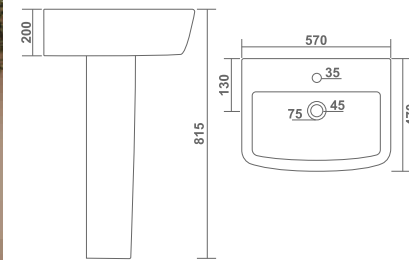

CUTTER SET L 470 W 570 H 815mm
L 19" W 23" H 33"