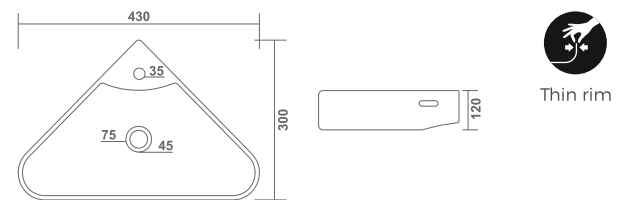

— ■ — **WASH BASIN HALF PEDESTAL**

DIAMOND HALF SET L 530 W 590 H 570mm
L 21" W 24" H 23"

— ■ — **WASH BASIN HALF PEDESTAL**

COSMO HALF SET L 410 W 520 H 560mm
L 16" W 21" H 22"

L 410 W 575 H 560mm
L 16" W 23" H 22"

OPERA HALF SET L 435 W 590 H 560mm
L 17" W 24" H 22"

NEO HALF SET L 425 W 560 H 560mm
L 17" W 22" H 22"

— ■ — WALL HUNG BASIN

DURA L 325 W 400 H 130mm
L 13" W 16" H 5"

— ■ — WALL HUNG BASIN

L 315 W 380 H 150mm
L 13" W 15" H 6"

PASSION

CIPLA L 250 W 420 H 140mm
L 10" W 17" H 6"

SWEET L 310 W 380 H 185mm
L 12" W 15" H 7"

WALL HUNG BASIN

EVA L 300 W 430 H 120mm
L 12" W 17" H 5"

L 365 W 475 H 175mm
L 15" W 19" H 7"

GOLDEN

SUPER L 265 W 370 H 175mm
L 11" W 15" H 7"

MANGO L 240 W 320 H 170mm
L 10" W 13" H 7"

WALL HUNG BASIN

COMBO L 400 W 400 H 120mm
L 16" W 16" H 5"

SWERA L 255 W 315 H 120mm
L 10" W 13" H 5"

WALL HUNG BASIN

KOHINOOR L 265 W 370 H 175mm
L 11" W 15" H 7"