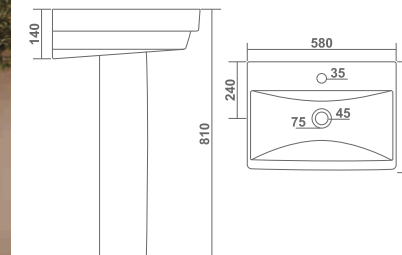

OPERA SET

L 435 W 590 H 855mm
L 17" W 24" H 34"

— ■ — **WASH BASIN PEDESTAL**

FOUR SQUARE SET

L 420 W 580 H 810mm
L 17" W 23" H 32"

L 415 W 575 H 840mm
L 17" W 23" H 34"

FLORA SET

WASH BASIN PEDESTAL