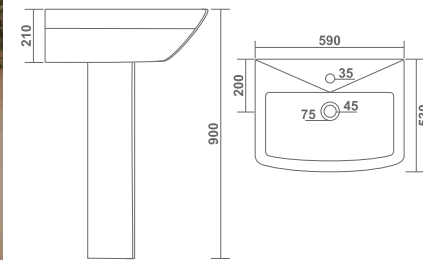

OPERA SET

L 435 W 590 H 855mm
L 17" W 24" H 34"

— ■ — **WASH BASIN PEDESTAL**

FOUR SQUARE SET

L 420 W 580 H 810mm
L 17" W 23" H 32"

L 415 W 575 H 840mm
L 17" W 23" H 34"

FLORA SET

WASH BASIN PEDESTAL

COLADO SET L 465 W 635 H 870mm
L 19" W 25" H 35"

VOLVO SET L 470 W 560 H 825mm
L 19" W 22" H 33"

— ■ — **WASH BASIN PEDESTAL** —

DIAMOND SET L 530 W 590 H 900mm
L 21" W 24" H 36"mm

— ■ — **WASH BASIN PEDESTAL** —

L 460 W 565 H 860mm
L 18" W 23" H 34"

SQUARE SET

SIMPLE SET L 430 W 555 H 890mm
L 17" W 22" H 36"

SERA SET L 430 W 555 H 910mm
L 17" W 22" H 36"

KAIZER SET L 480 W 555 H 835mm
L 19" W 22" H 33"

COSMO SET L 410 W 520 H 850mm
L 16" W 21" H 34"

— ■ — **WASH BASIN HALF PEDESTAL**

DIAMOND HALF SET L 530 W 590 H 570mm
L 21" W 24" H 23"

— ■ — **WASH BASIN HALF PEDESTAL**

COSMO HALF SET L 410 W 520 H 560mm
L 16" W 21" H 22"

L 410 W 575 H 560mm
L 16" W 23" H 22"