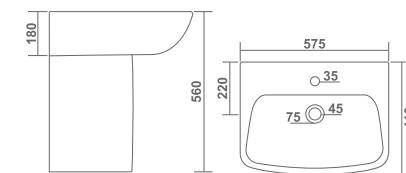

COLADO SET L 465 W 635 H 870mm
L 19" W 25" H 35"

VOLVO SET L 470 W 560 H 825mm
L 19" W 22" H 33"

— ■ — **WASH BASIN PEDESTAL** —

DIAMOND SET L 530 W 590 H 900mm
L 21" W 24" H 36"mm

— ■ — **WASH BASIN PEDESTAL** —

L 460 W 565 H 860mm
L 18" W 23" H 34"

SQUARE SET

SIMPLE SET L 430 W 555 H 890mm
L 17" W 22" H 36"

SERA SET L 430 W 555 H 910mm
L 17" W 22" H 36"

KAIZER SET L 480 W 555 H 835mm
L 19" W 22" H 33"

COSMO SET L 410 W 520 H 850mm
L 16" W 21" H 34"

— ■ — **WASH BASIN HALF PEDESTAL**

DIAMOND HALF SET L 530 W 590 H 570mm
L 21" W 24" H 23"

— ■ — **WASH BASIN HALF PEDESTAL**

COSMO HALF SET L 410 W 520 H 560mm
L 16" W 21" H 22"

L 410 W 575 H 560mm
L 16" W 23" H 22"

FLORA HALF SET

WASH BASIN HALF PEDESTAL

CUTTER HALF SET L 470 W 570 H 540mm
L 19" W 23" H 22"

WASH BASIN HALF PEDESTAL

VOLVO HALF SET L 470 W 560 H 540mm
L 19" W 22" H 22"

KAIZER HALF SET L 480 W 555 H 570mm
L 19" W 22" H 23"