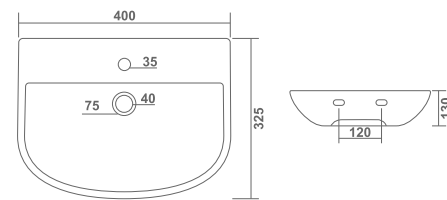

L 460 W 565 H 860mm
L 18" W 23" H 34"

SQUARE SET

SIMPLE SET L 430 W 555 H 890mm
L 17" W 22" H 36"

SERA SET L 430 W 555 H 910mm
L 17" W 22" H 36"

KAIZER SET L 480 W 555 H 835mm
L 19" W 22" H 33"

COSMO SET L 410 W 520 H 850mm
L 16" W 21" H 34"

— ■ — **WASH BASIN HALF PEDESTAL**

DIAMOND HALF SET L 530 W 590 H 570mm
L 21" W 24" H 23"

— ■ — **WASH BASIN HALF PEDESTAL**

COSMO HALF SET L 410 W 520 H 560mm
L 16" W 21" H 22"

L 410 W 575 H 560mm
L 16" W 23" H 22"

OPERA HALF SET L 435 W 590 H 560mm
L 17" W 24" H 22"

NEO HALF SET L 425 W 560 H 560mm
L 17" W 22" H 22"

— ■ — WALL HUNG BASIN

DURA L 325 W 400 H 130mm
L 13" W 16" H 5"

— ■ — WALL HUNG BASIN

L 315 W 380 H 150mm
L 13" W 15" H 6"

PASSION

CIPLA L 250 W 420 H 140mm
L 10" W 17" H 6"

SWEET L 310 W 380 H 185mm
L 12" W 15" H 7"

WALL HUNG BASIN

EVA L 300 W 430 H 120mm
L 12" W 17" H 5"

L 365 W 475 H 175mm
L 15" W 19" H 7"

GOLDEN

SUPER L 265 W 370 H 175mm
L 11" W 15" H 7"