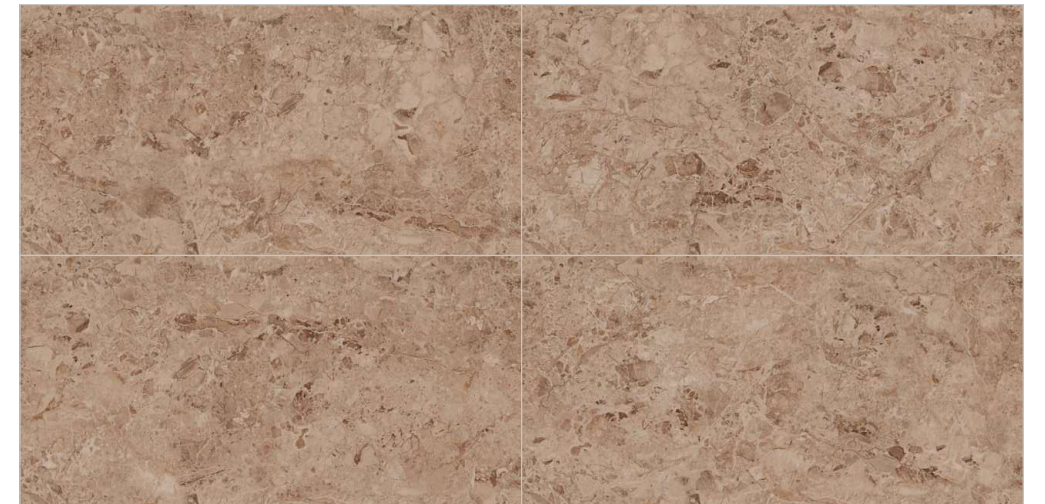

ENDMATCH POSSIBILITY : 2

TECHNICAL CHARACTERISTICS :

BACK TO INDEX