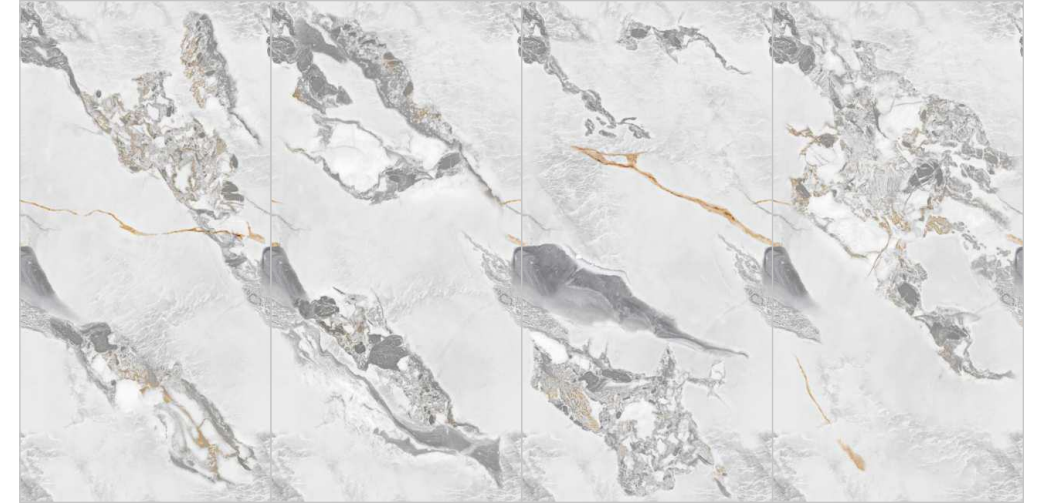

ENDMATCH POSSIBILITY : 1

ENDMATCH POSSIBILITY : 2

TECHNICAL CHARACTERISTICS :

BACK TO INDEX 

Wall : Moon White
Floor : Moon White

MOUNTAIN

COLORS & SIZE

COMPOSITION 4PCS