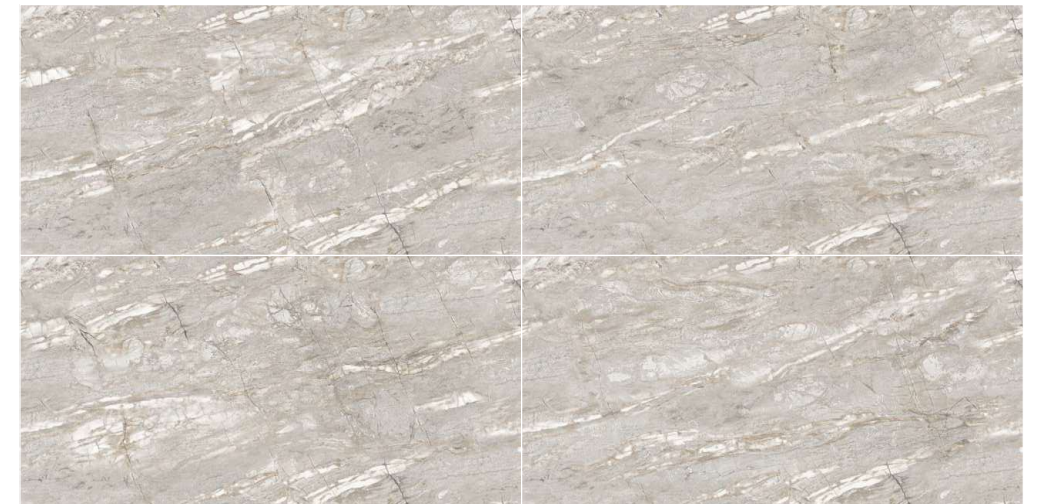

TECHNICAL CHARACTERISTICS :

BACK TO INDEX