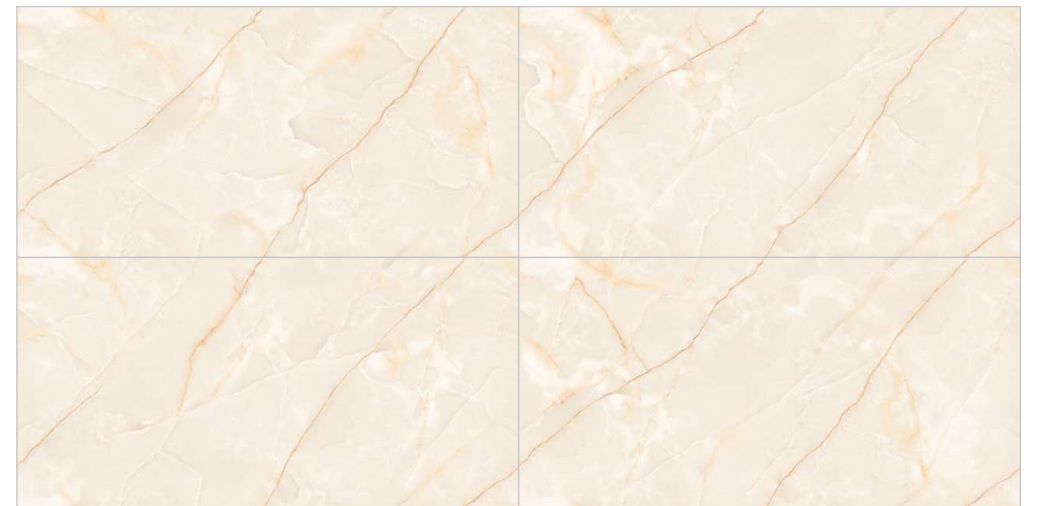

COLORS & SIZE

COMPOSITION 4PCS

GOLD ONYX

SILVER ONYX

FORMATOS
600X1200MM
60X120CM
24"X48"
2'X4'

TECHNICAL CHARACTERISTICS :

ENDMATCH POSSIBILITY : 1

ENDMATCH POSSIBILITY : 2