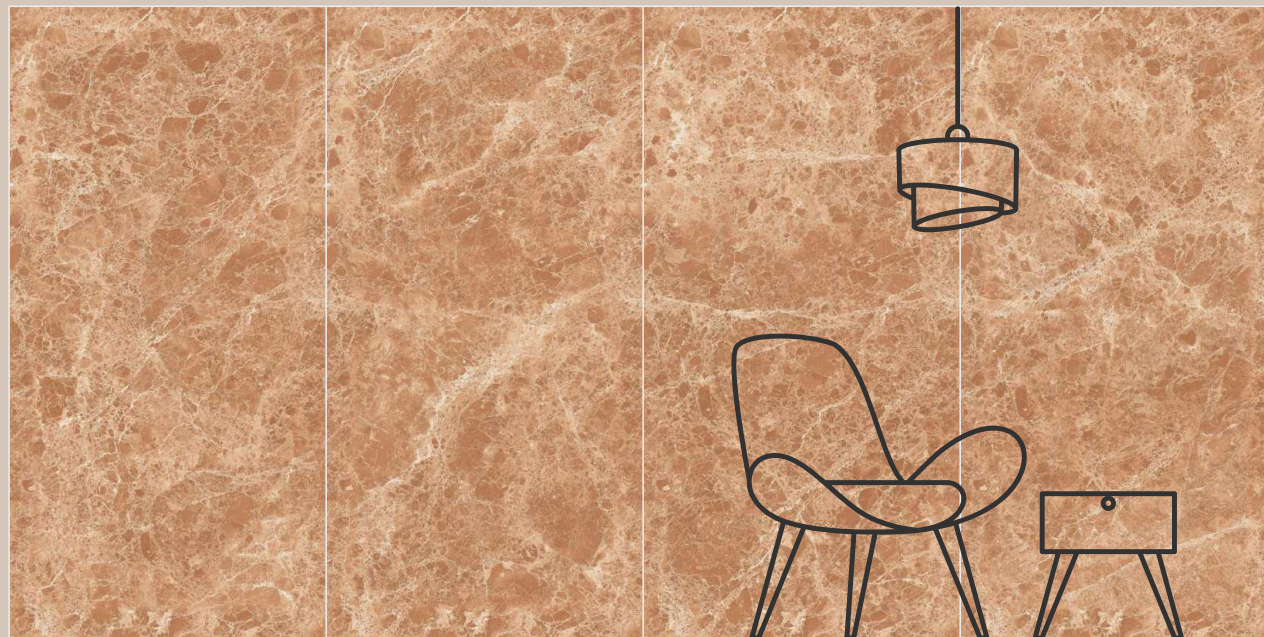

FORMATOS

600x1200mm

24"x48"

2'x4'

Tesselate
Infinite Sensation

THE
ENDLESS
ELEGANCE

Introducing our extraordinary ceramic tiles, where artistry meets innovation. Each set of our tiles comprises four unique, random pieces, meticulously designed so that the veins flow seamlessly from one tile to the next. When installed, these tiles create a mesmerizing, continuous marble pattern where grout lines virtually disappear. It's more than just a floor; it's an endless work of art that effortlessly transforms your space, adding a touch of elegance and sophistication that's unparalleled. Experience the magic of our tiles, where beauty, creativity, and sophistication converge to redefine your floors.