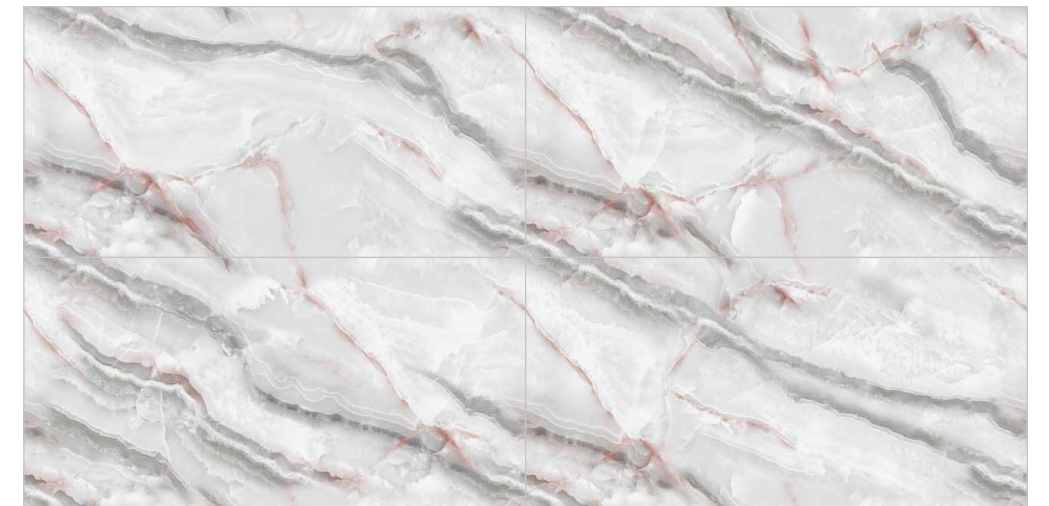

COMPOSITION 4PCS

ENDMATCH POSSIBILITY : 1

ONYX

FORMATOS
600X1200MM
60X120CM
24"X48"
2'X4'

TECHNICAL CHARACTERISTICS :

ENDMATCH POSSIBILITY : 2

BACK TO INDEX 

Wall : Crymson Onyx
Floor : Crymson Onyx