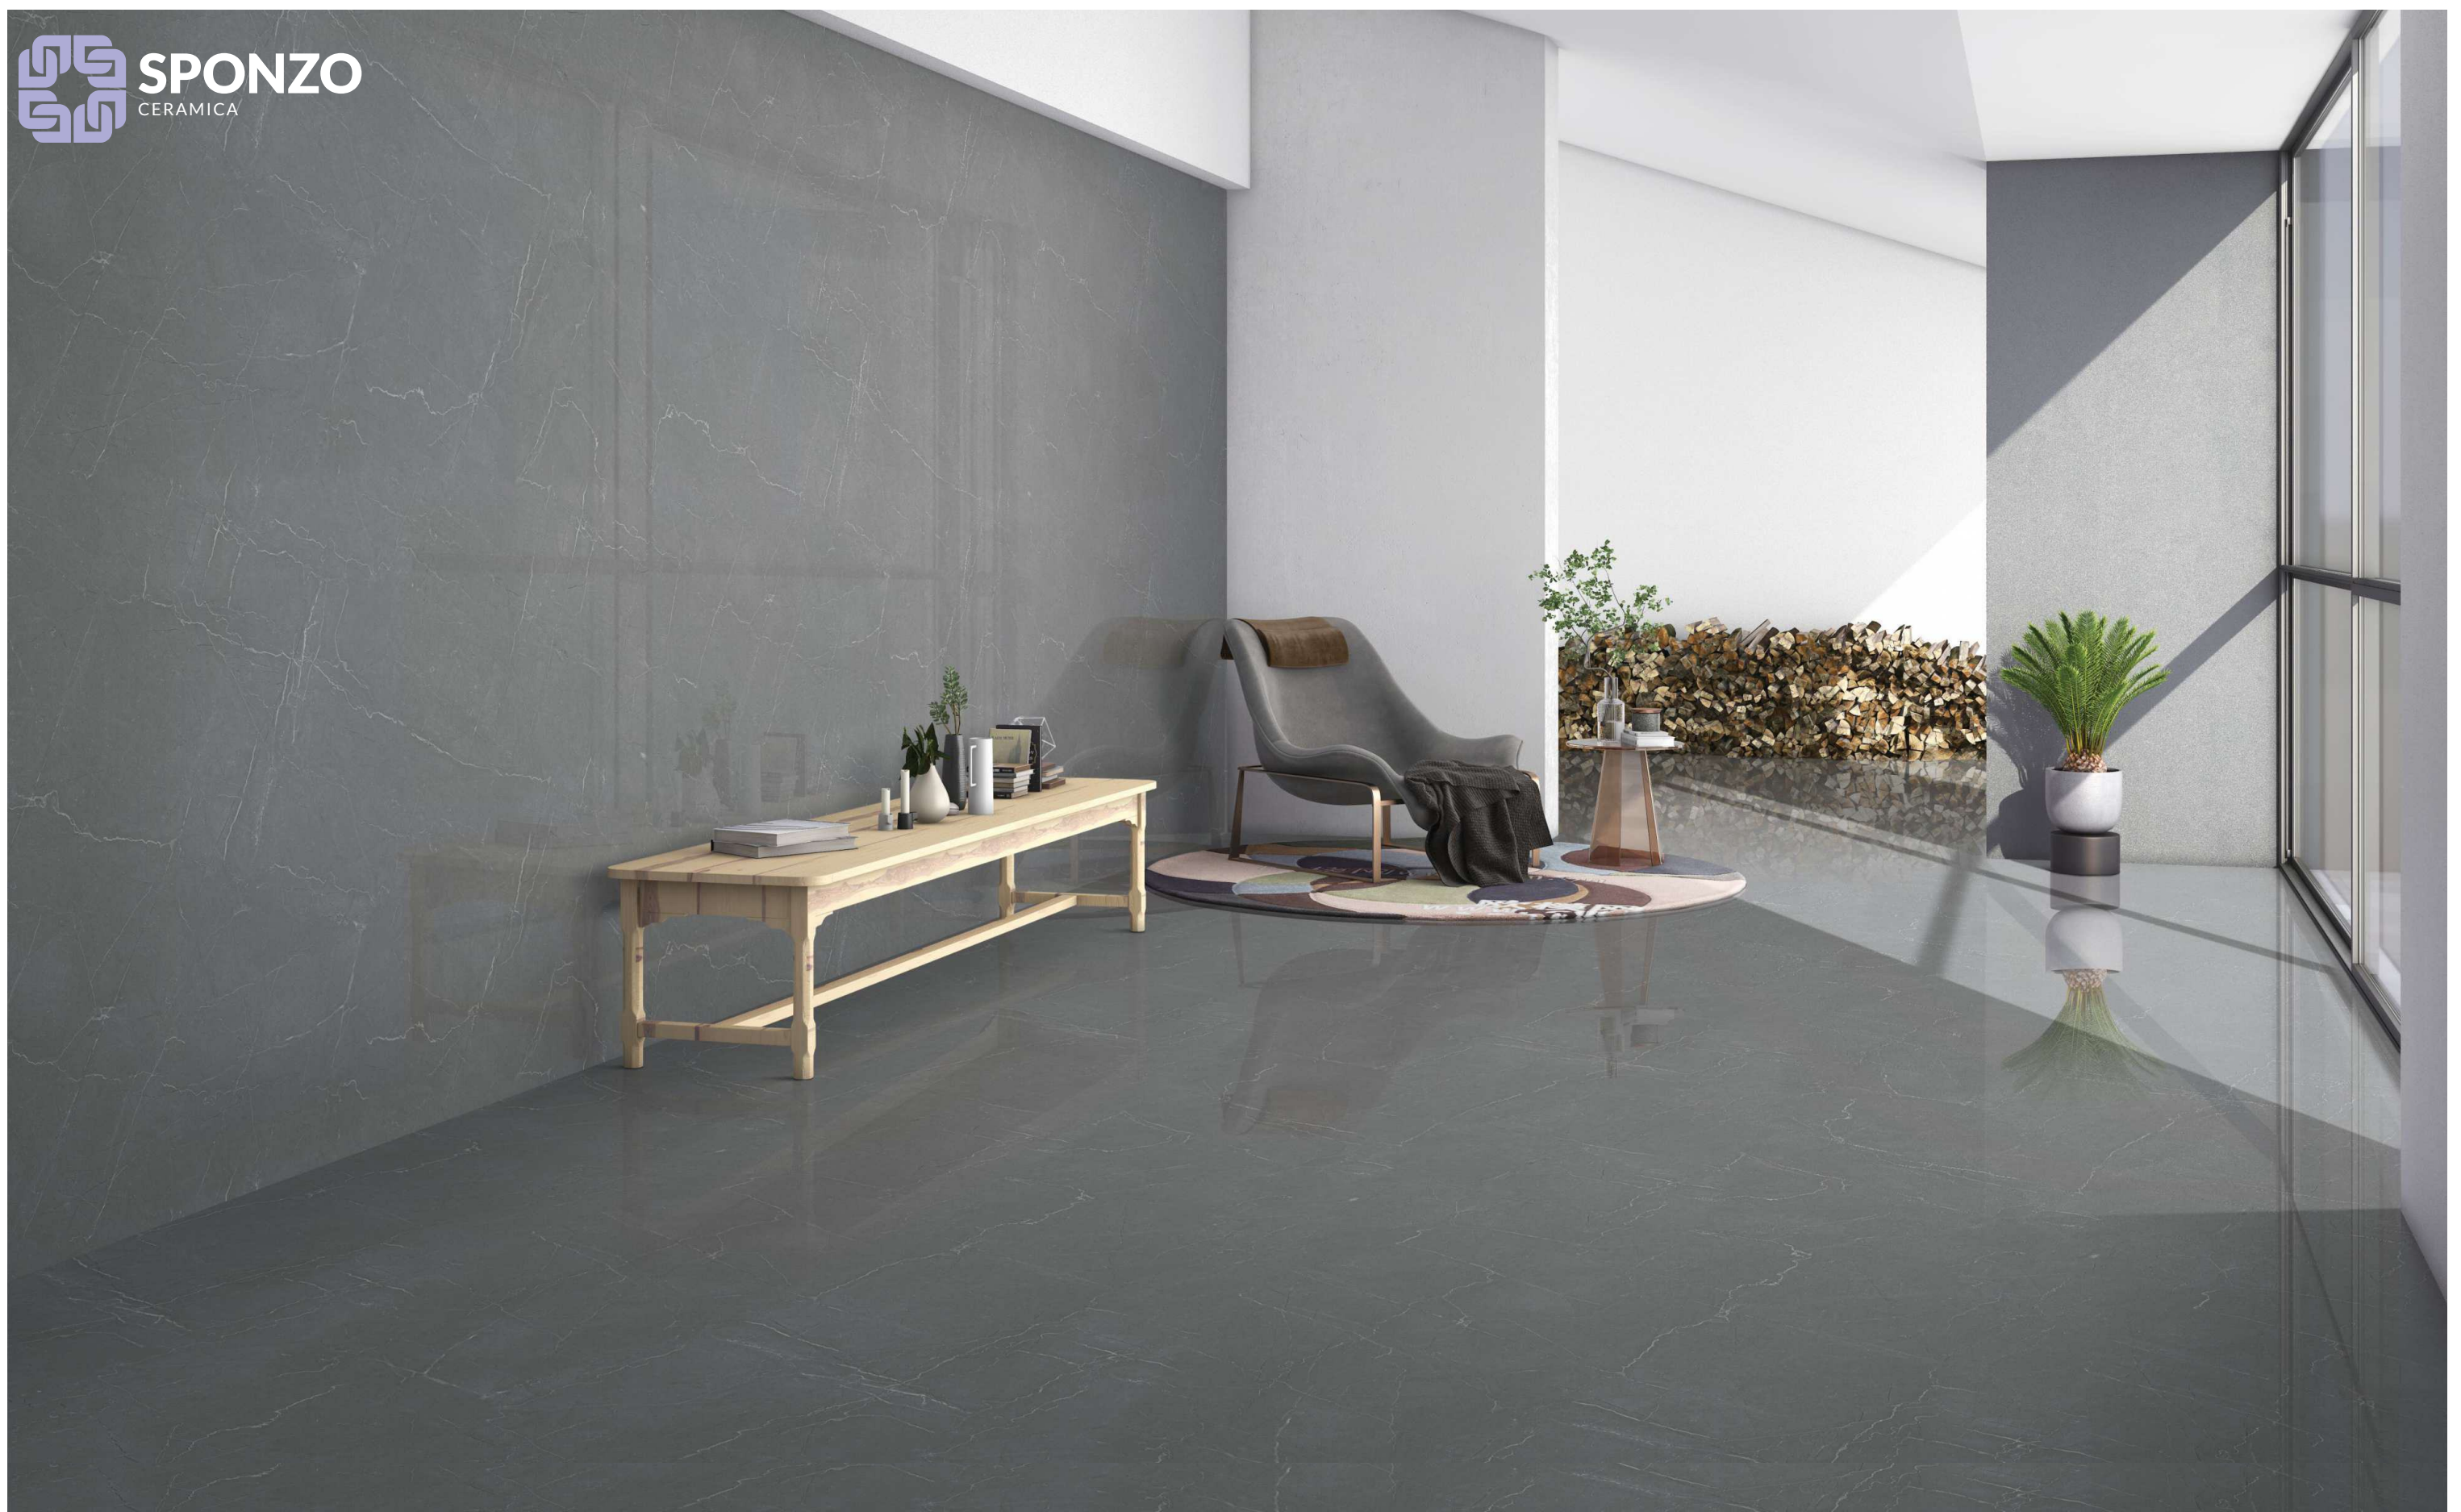

FORMATOS
600X1200MM
60X120CM
24"X48"
2'X4'

ENDMATCH POSSIBILITY : 1

ENDMATCH POSSIBILITY : 2

TECHNICAL CHARACTERISTICS :

BACK TO INDEX 

Wall : Evoke Pietra Grey
Floor : Evoke Pietra Grey
Wall : Evoke Pietra Grey
Floor : Evoke Pietra Grey