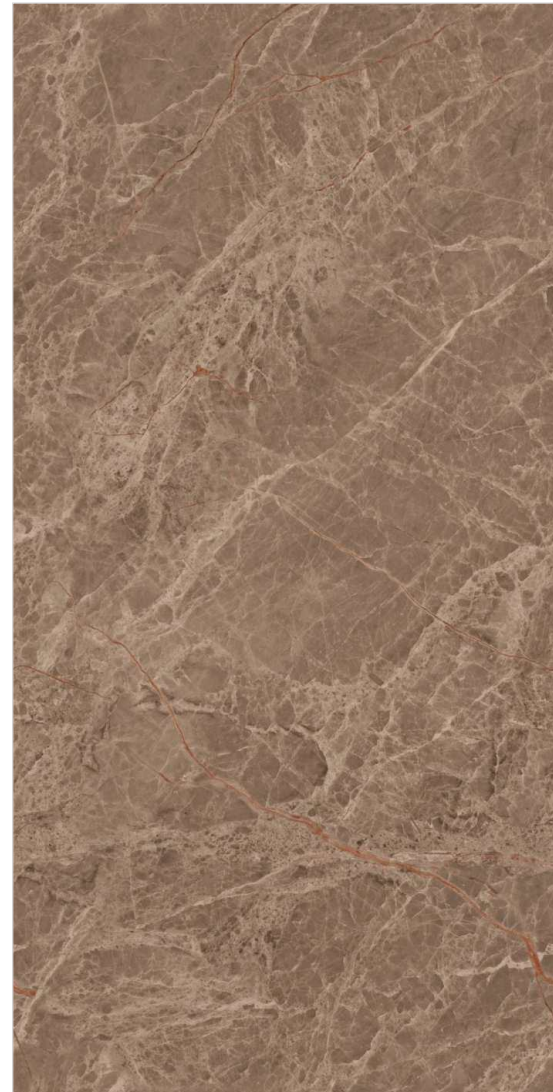

ENDMATCH POSSIBILITY : 1

ENDMATCH POSSIBILITY : 2

BACK TO INDEX 

Wall : Evoke Pietra Ivory
Floor : Evoke Pietra Ivory

Tesselate
Infinite Sensation

COLORS & SIZE

COMPOSITION 4PCS

CREMA