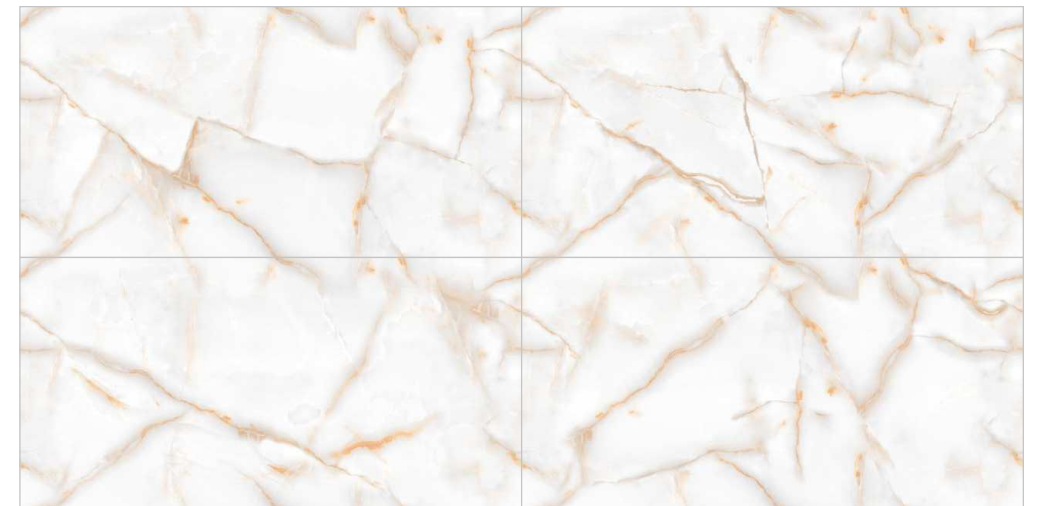

TECHNICAL CHARACTERISTICS :

BACK TO INDEX