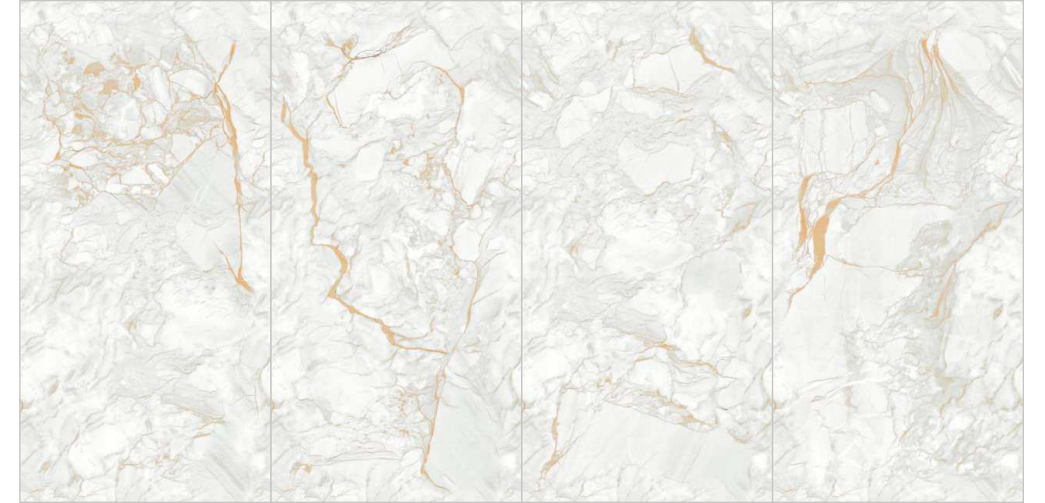

ENDMATCH POSSIBILITY : 1