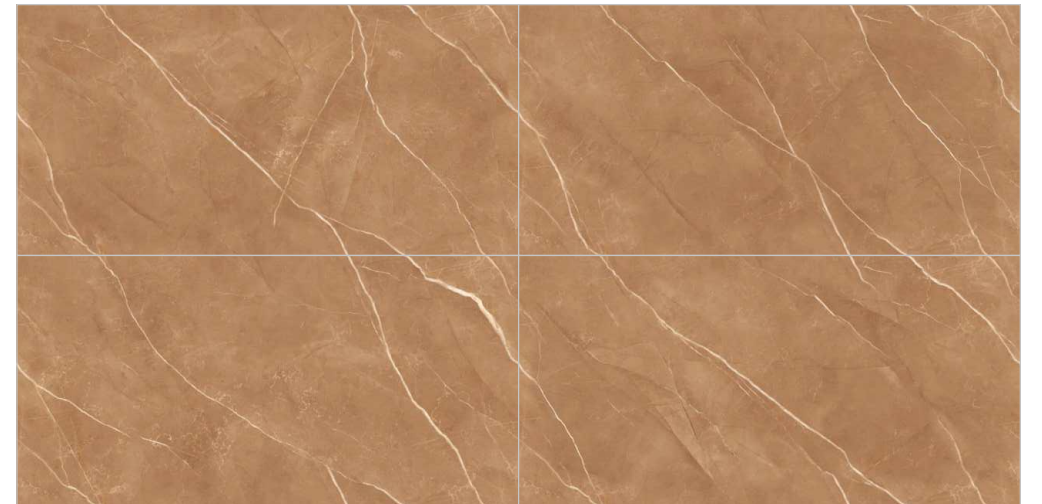

ENDMATCH POSSIBILITY : 2