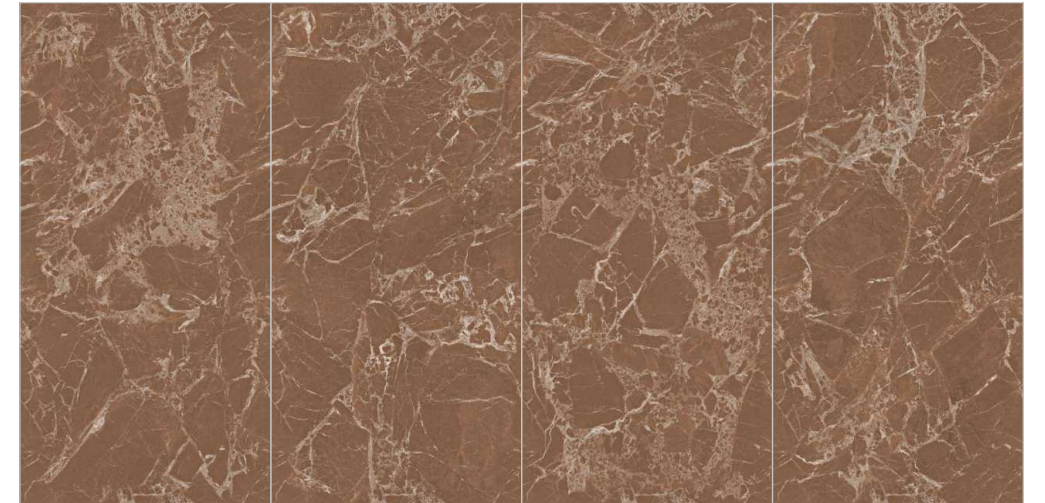

ENDMATCH POSSIBILITY : 2