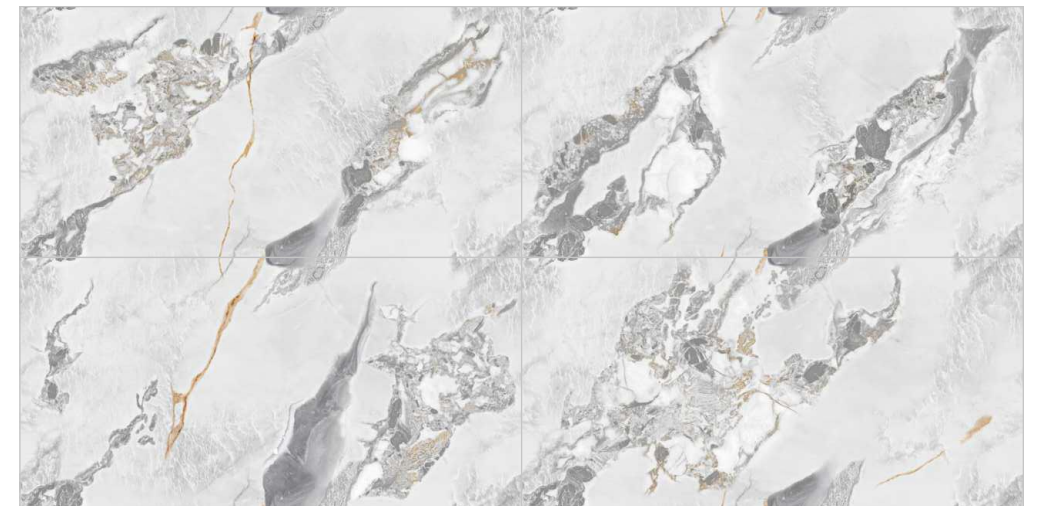

ENDMATCH POSSIBILITY : 1

ENDMATCH POSSIBILITY : 2

TECHNICAL CHARACTERISTICS :

BACK TO INDEX 

Wall : Moon White
Floor : Moon White

MOUNTAIN

COLORS & SIZE

COMPOSITION 4PCS