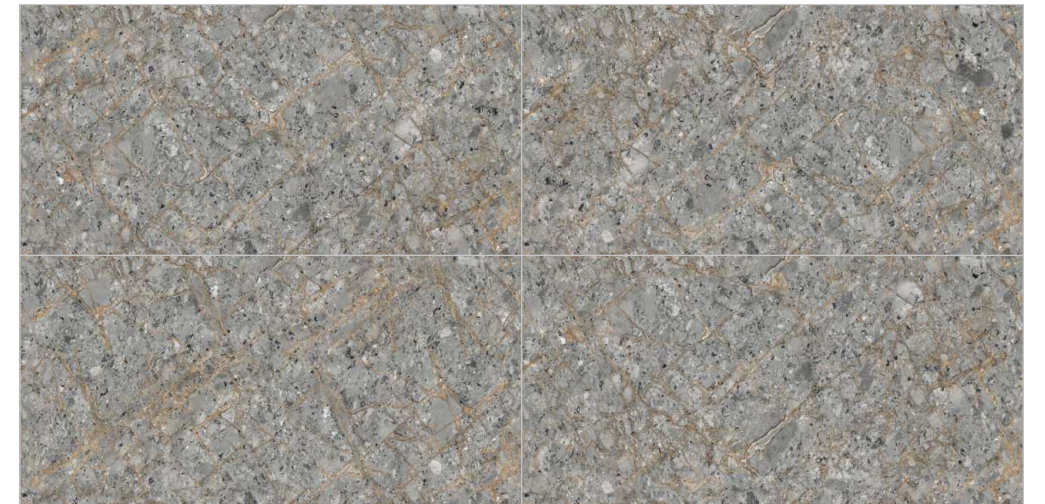

ENDMATCH POSSIBILITY : 2

FORMATOS
600X1200MM
60X120CM
24"X48"
2'X4'

TECHNICAL CHARACTERISTICS :

BACK TO INDEX