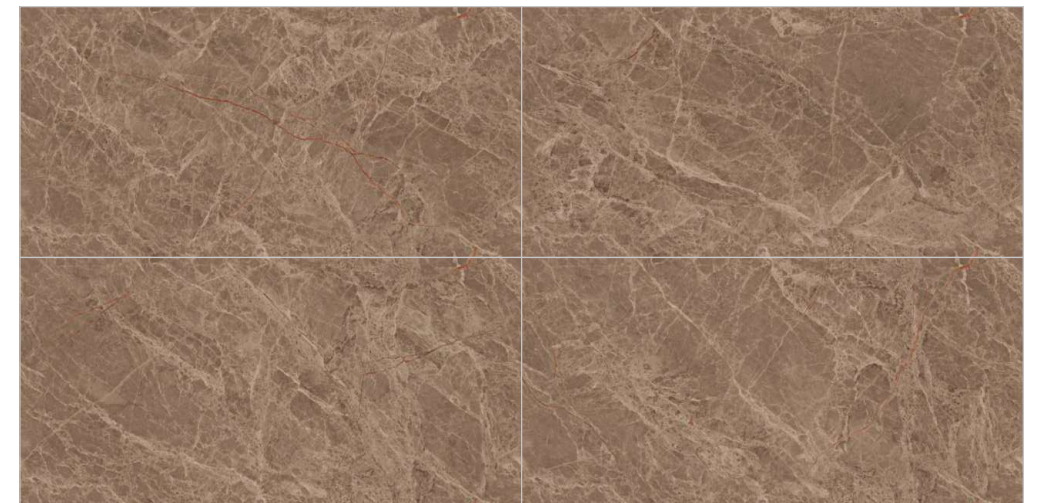

CHOCO

FORMATOS
600X1200MM
60X120CM
24"X48"
2'X4'

TECHNICAL CHARACTERISTICS :

ENDMATCH POSSIBILITY : 1

ENDMATCH POSSIBILITY : 2

Wall : Grigio Choco
Floor : Grigio Choco

COLORS & SIZE

COMPOSITION 4PCS