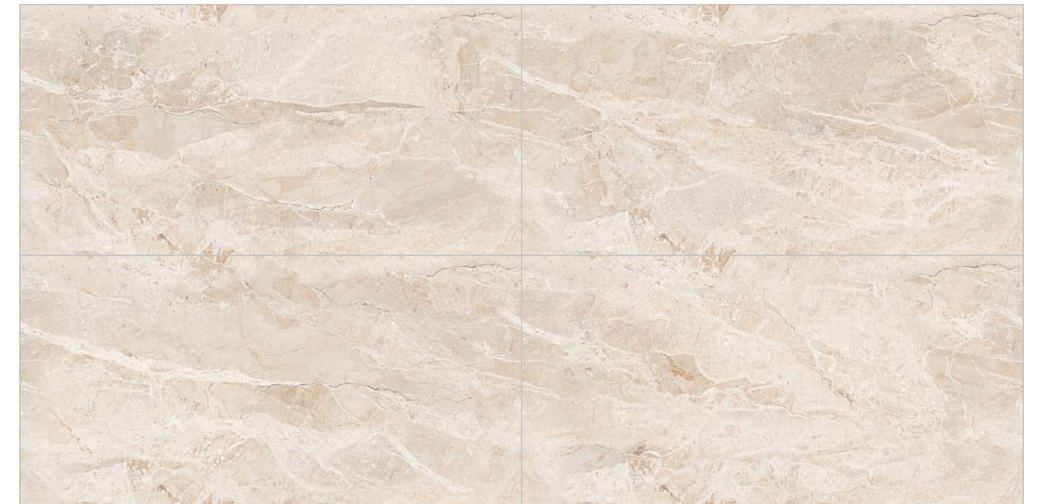

COMPOSITION 4PCS

ENDMATCH POSSIBILITY : 1

BEIGE

DOVE

ENDMATCH POSSIBILITY : 2

FORMATOS
600X1200MM
60X120CM
24"X48"
2'X4'

TECHNICAL CHARACTERISTICS :

BACK TO INDEX 