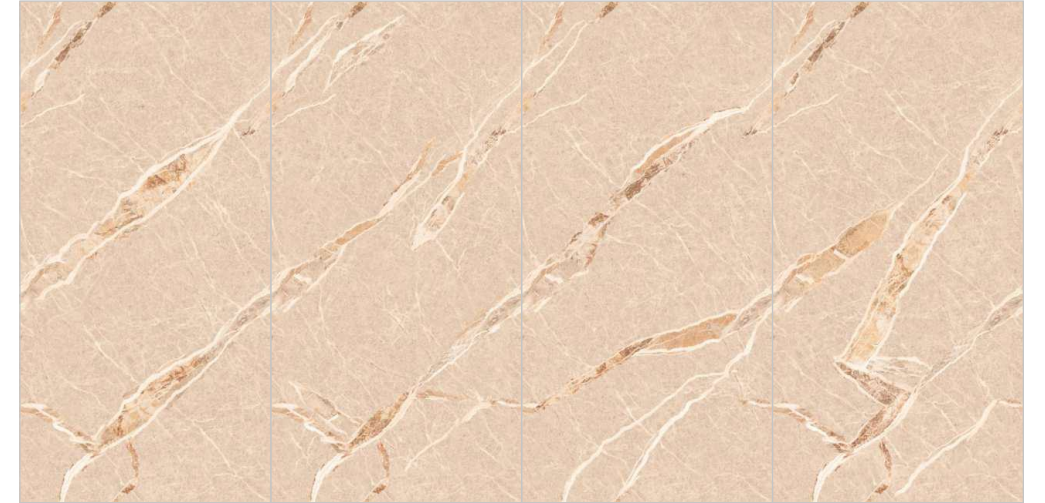

COLORS & SIZE

COMPOSITION 4PCS

ENDMATCH POSSIBILITY : 1

CREMA

BROWN

ENDMATCH POSSIBILITY : 2

FORMATOS
600X1200MM
60X120CM
24"X48"
2'X4'

TECHNICAL CHARACTERISTICS :