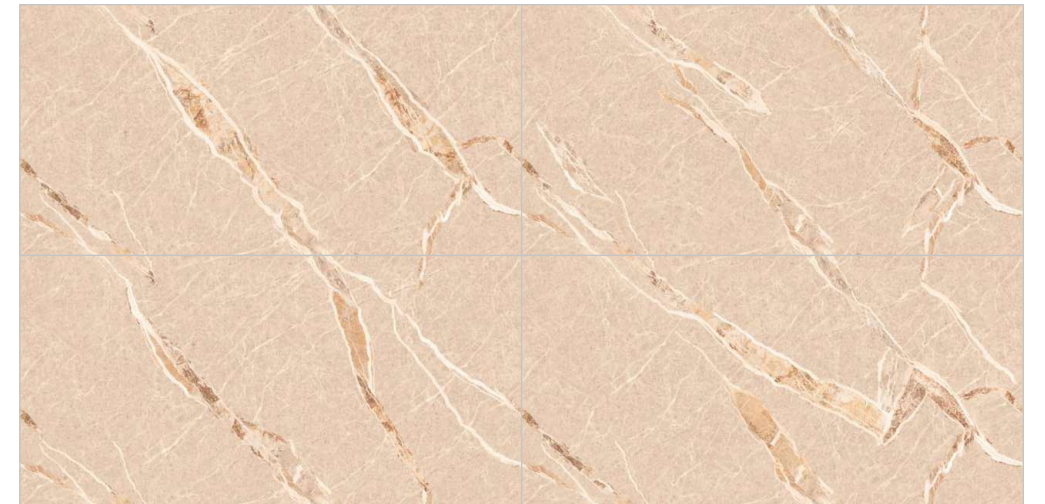

COLORS & SIZE

COMPOSITION 4PCS

ENDMATCH POSSIBILITY : 1

CREMA

BROWN

ENDMATCH POSSIBILITY : 2

FORMATOS
600X1200MM
60X120CM
24"X48"
2'X4'

TECHNICAL CHARACTERISTICS :