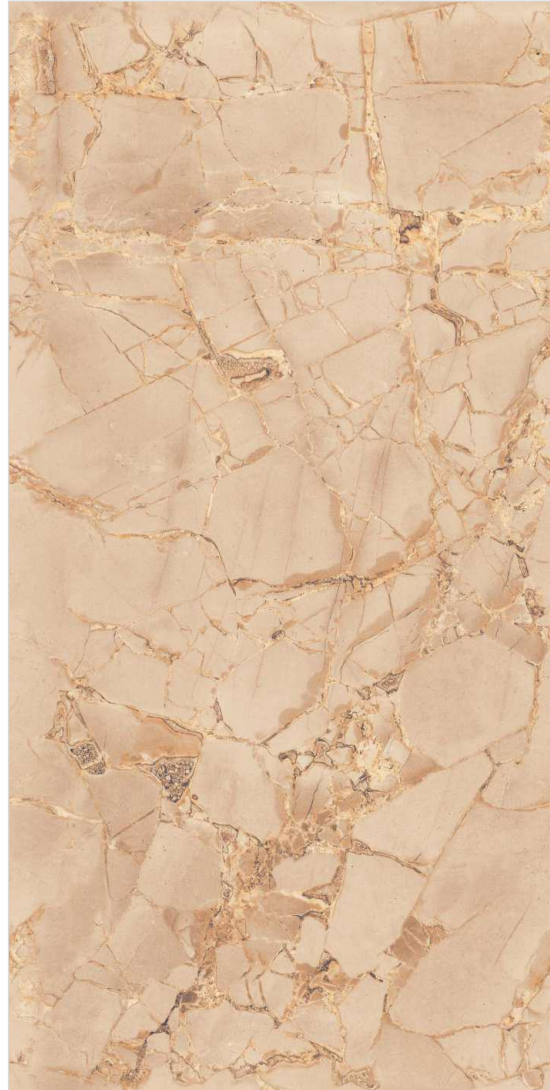

ROCKERLY

COLORS & SIZE

COMPOSITION 4PCS

ENDMATCH POSSIBILITY : 1

GOLD