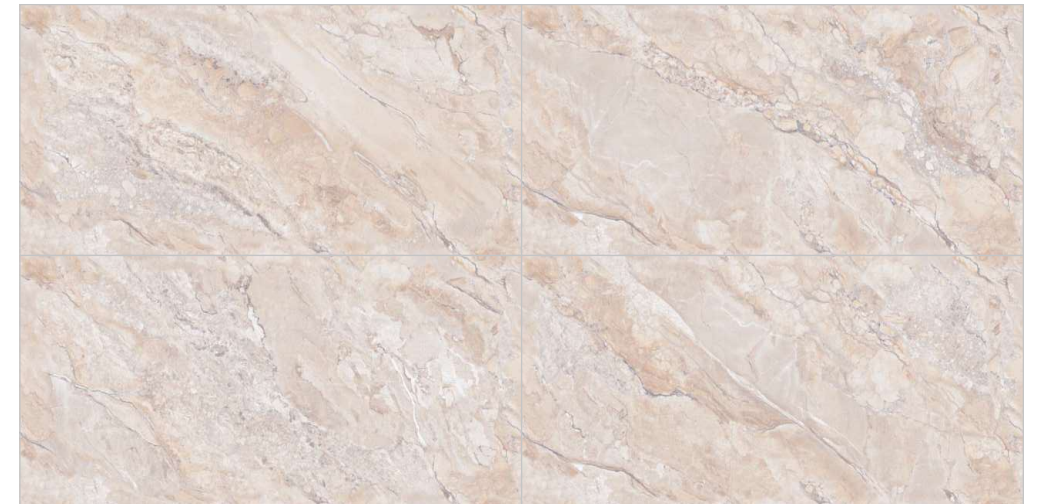

ENDMATCH POSSIBILITY : 2

TECHNICAL CHARACTERISTICS :

BACK TO INDEX