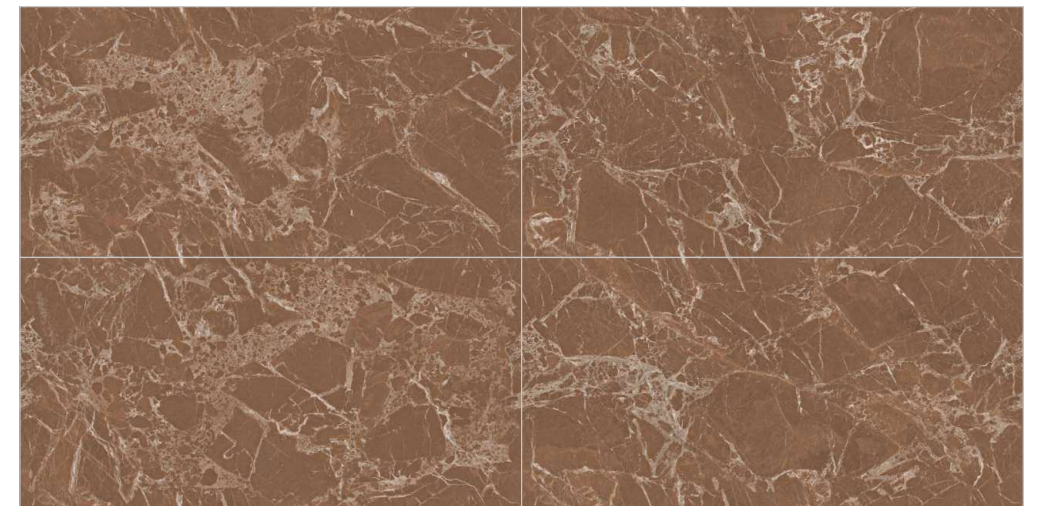

FORMATOS
600X1200MM
60X120CM
24"X48"
2'X4'

TECHNICAL CHARACTERISTICS :

BACK TO INDEX