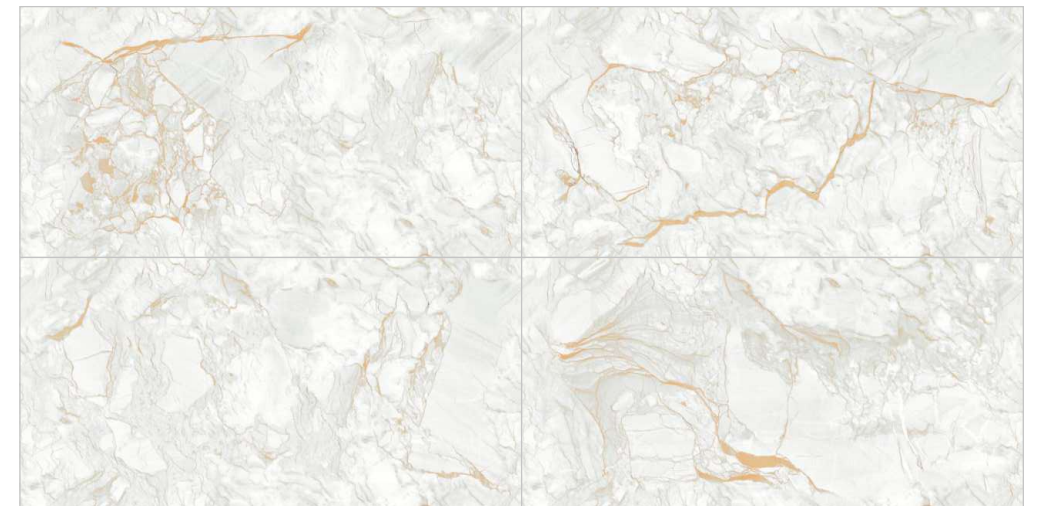

ENDMATCH POSSIBILITY : 2

TECHNICAL CHARACTERISTICS :

BACK TO INDEX