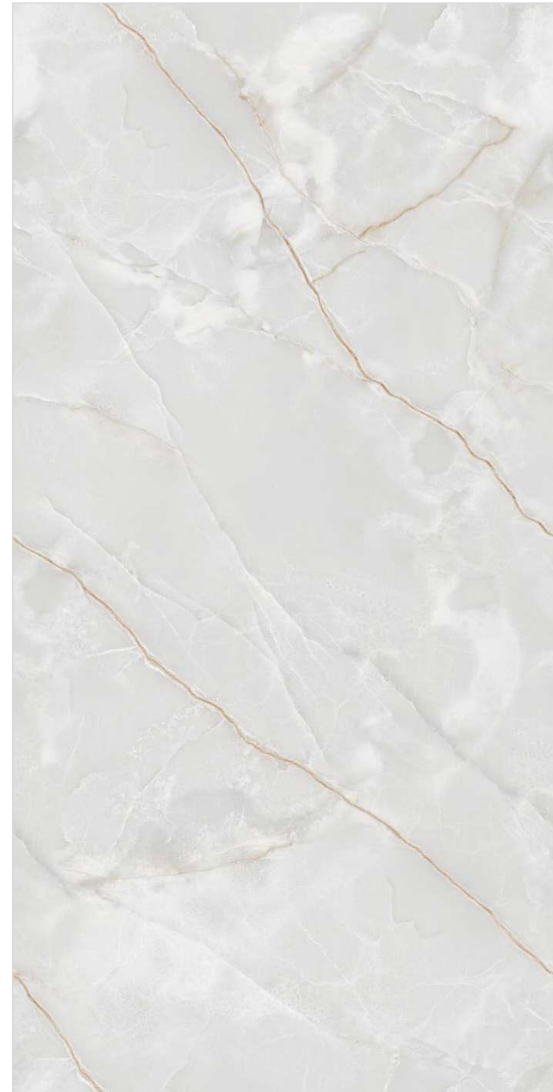

SILVER ONYX

FORMATOS
600X1200MM
60X120CM
24"X48"
2'X4'

TECHNICAL CHARACTERISTICS :

ENDMATCH POSSIBILITY : 1