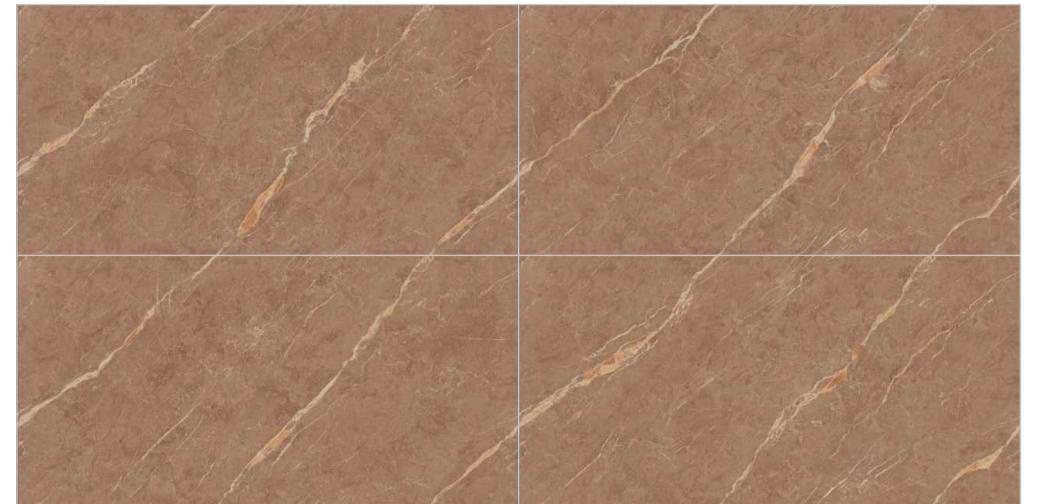

COLORS & SIZE

COMPOSITION 4PCS

CREMA

BROWN

FORMATOS
600X1200MM
60X120CM
24"X48"
2'X4'

TECHNICAL CHARACTERISTICS :

ENDMATCH POSSIBILITY : 1

ENDMATCH POSSIBILITY : 2