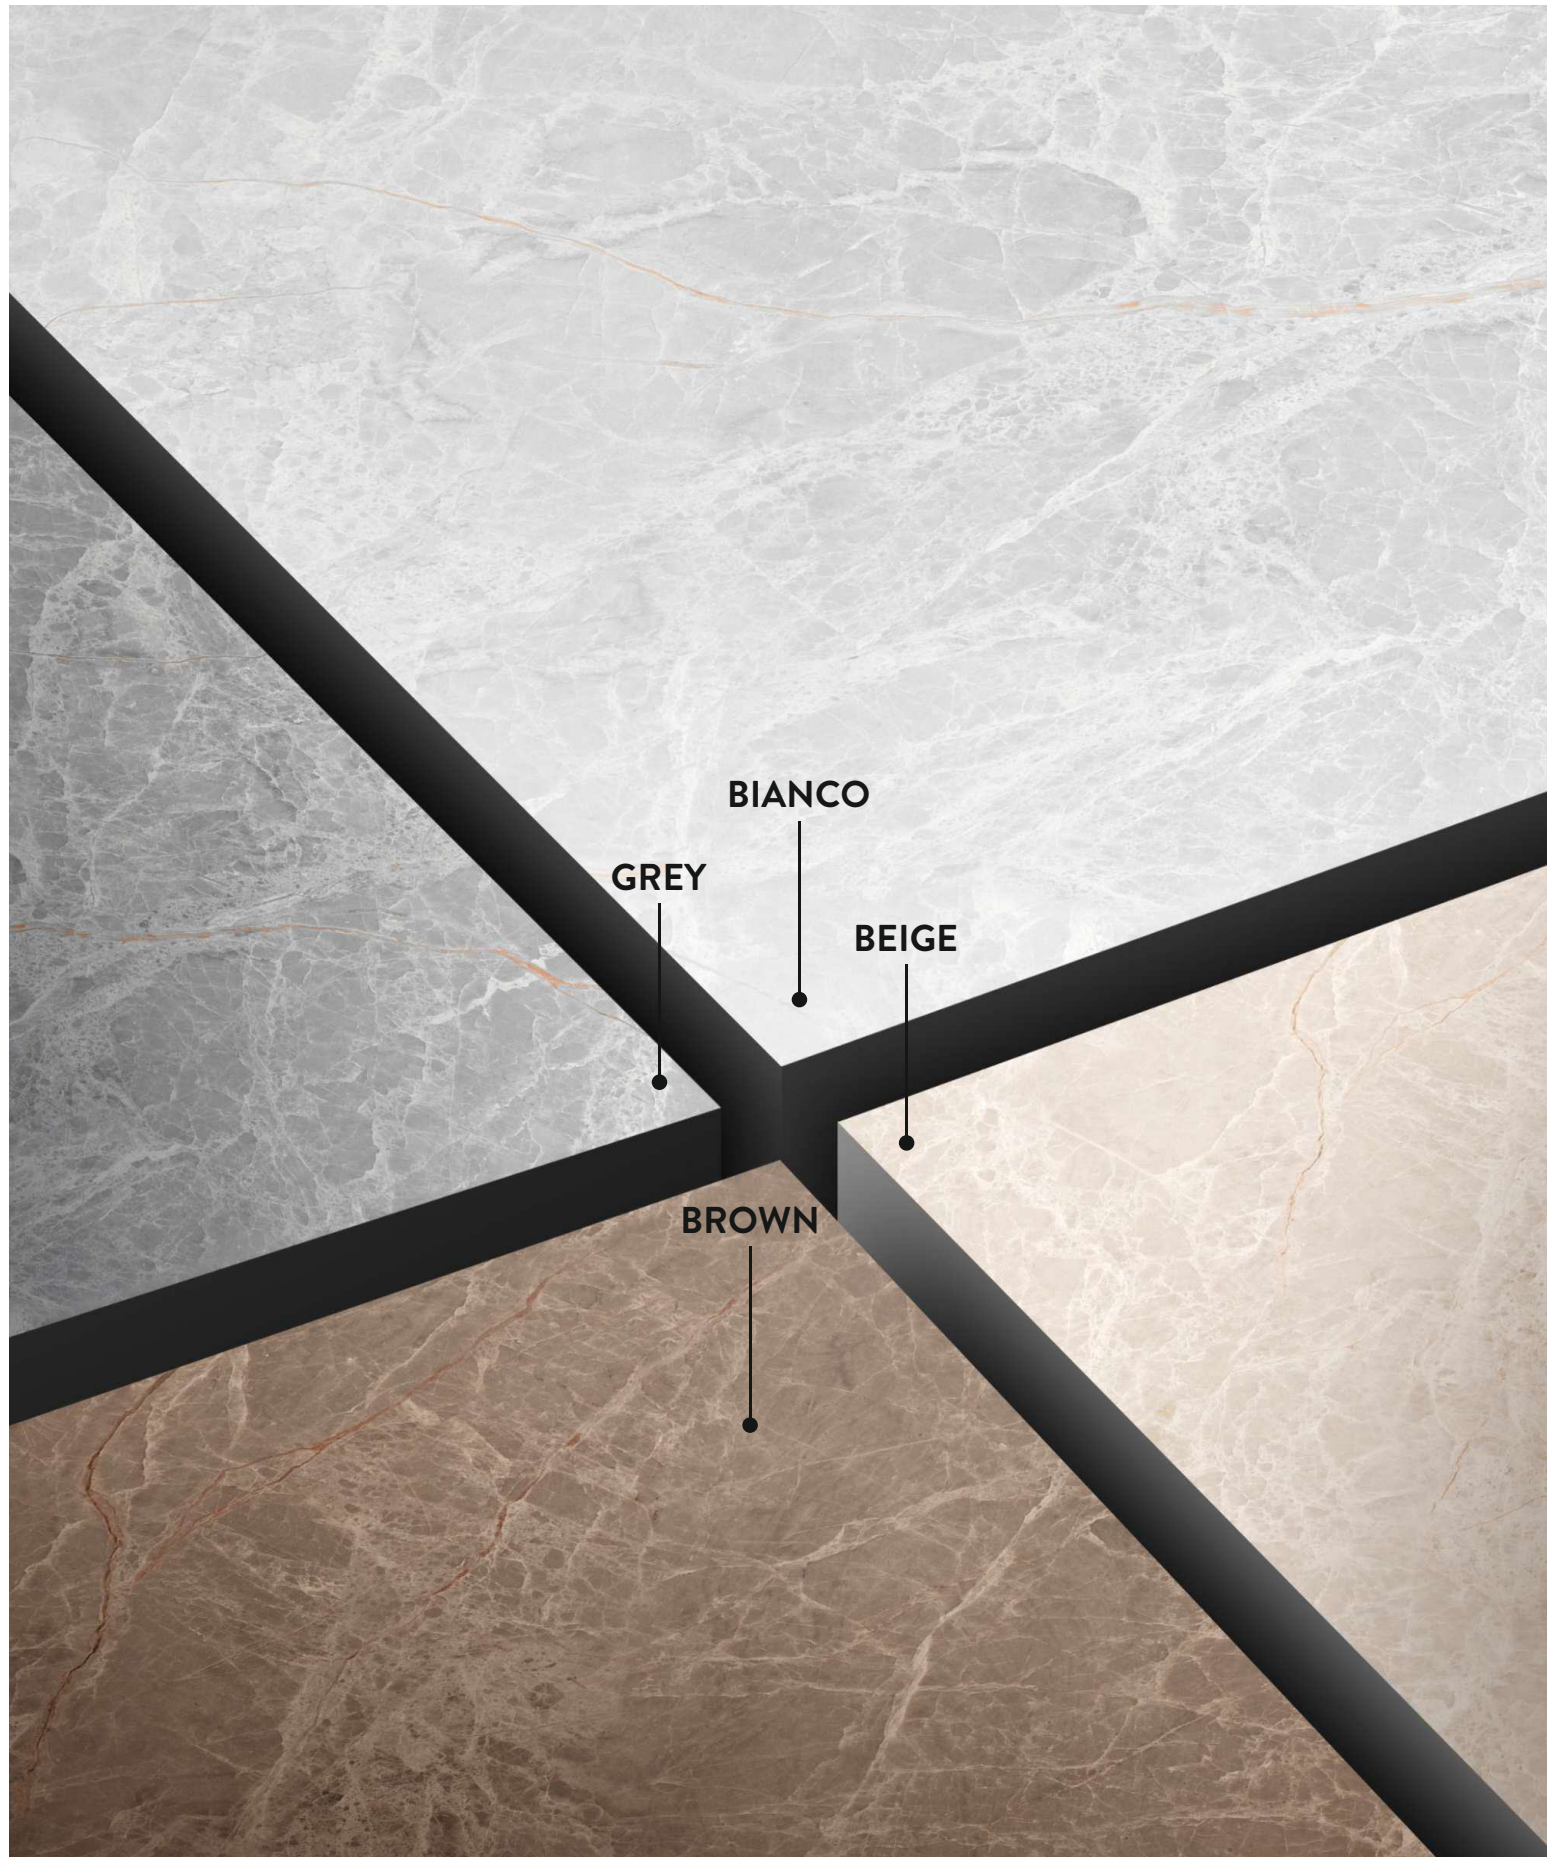

FOUR COLORS TO ENJOY INFINITY UNDER FOOT

TESSELATE is the result of the combination of earth and fire. we provides a number of di?erent colors for the same item, to create a pleasant aesthetic variability when fixed. Creativity is an energy that needs to be nourished and enhanced, always. our TESSELATE Endless collection is the guideline for a passionate research creativity. A synergy between ideas and craftsmanship creates new symmetrical design with our tile collections.