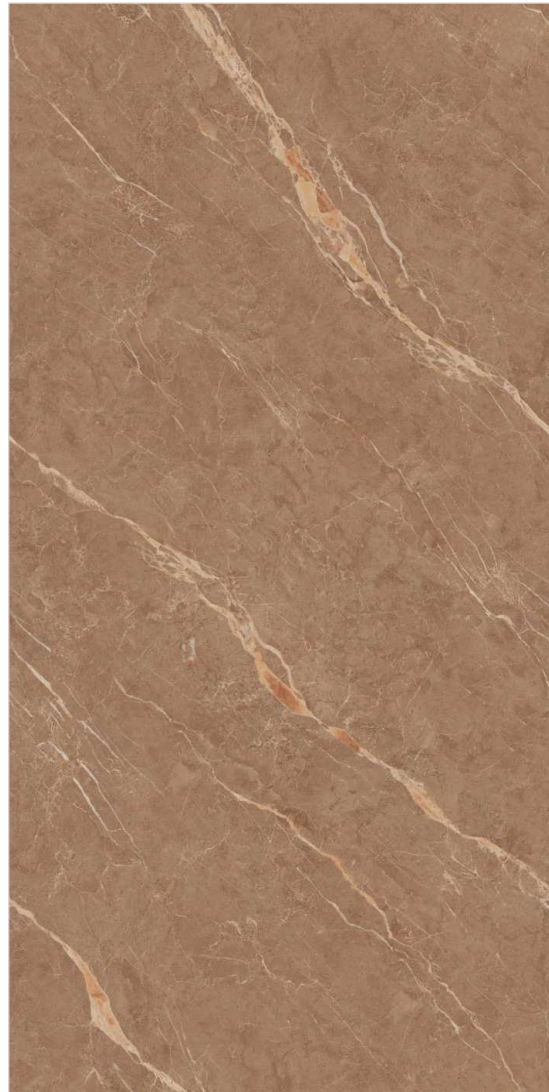

BROWN

FORMATOS
600X1200MM
60X120CM
24"X48"
2'X4'

TECHNICAL CHARACTERISTICS :

ENDMATCH POSSIBILITY : 1