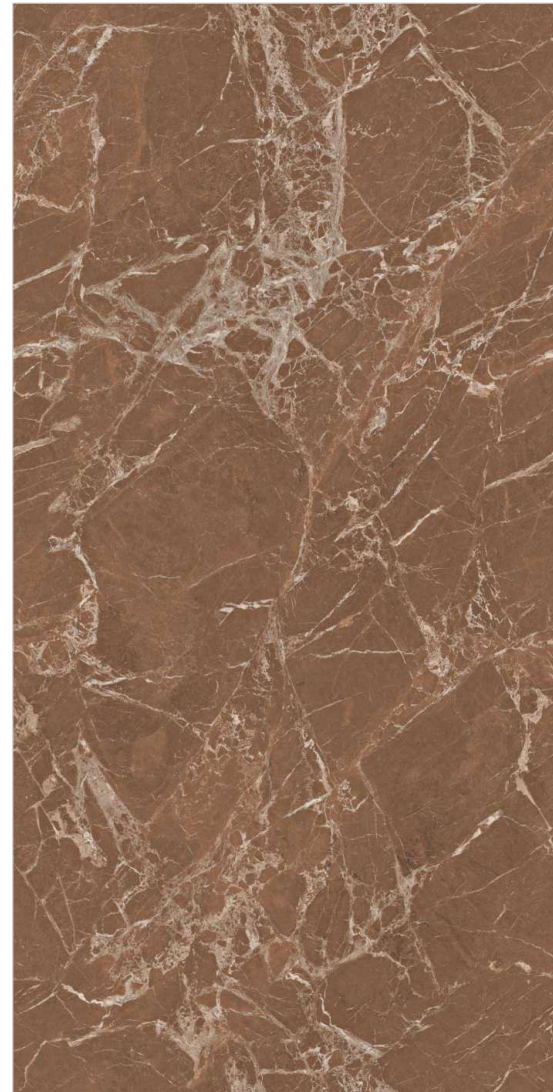

BACK TO INDEX 

Wall : Marbella Onyx
Floor : Marbella Onyx

Tesselate
Infinite Sensation

MARRON EMPERADOR

COLORS & SIZE

COMPOSITION 4PCS

ENDMATCH POSSIBILITY : 1

SILVER