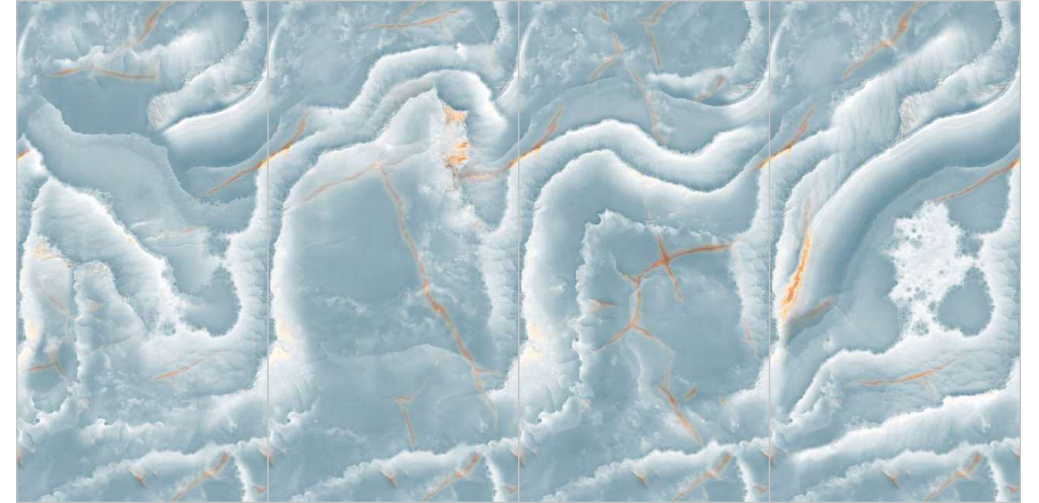

BACK TO INDEX

Wall : Oasia Grey
Floor : Oasia Grey

Tesselate
Infinite Sensation

COLORS & SIZE

COMPOSITION 4PCS

ENDMATCH POSSIBILITY : 1

BIANCO

FORMATOS
600X1200MM
60X120CM
24"X48"
2'X4'