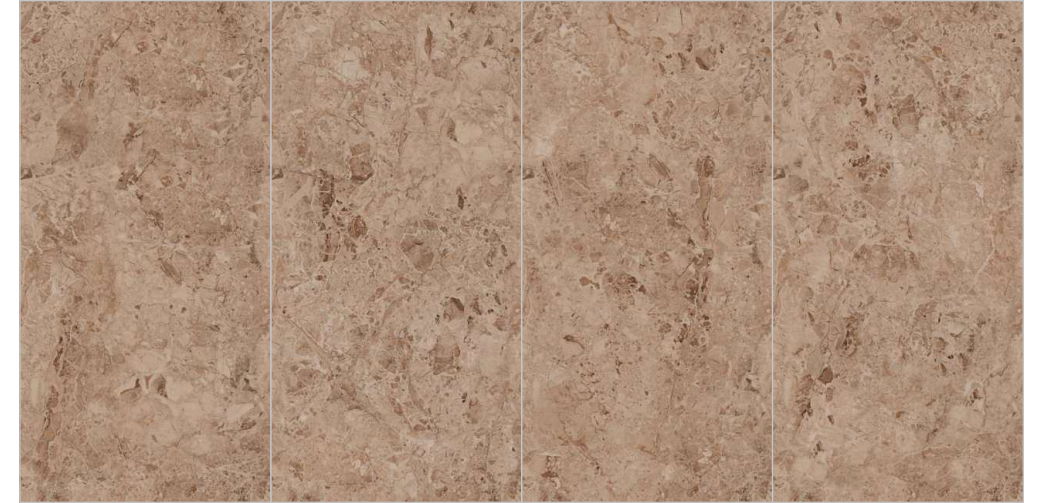

ENDMATCH POSSIBILITY : 1