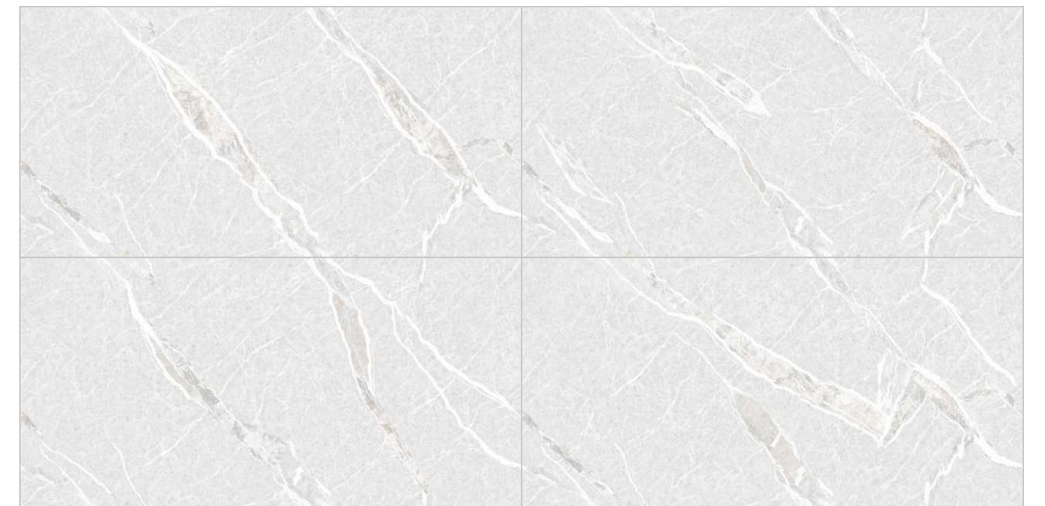

FORMATOS
600X1200MM
60X120CM
24"X48"
2'X4'

TECHNICAL CHARACTERISTICS :

BACK TO INDEX