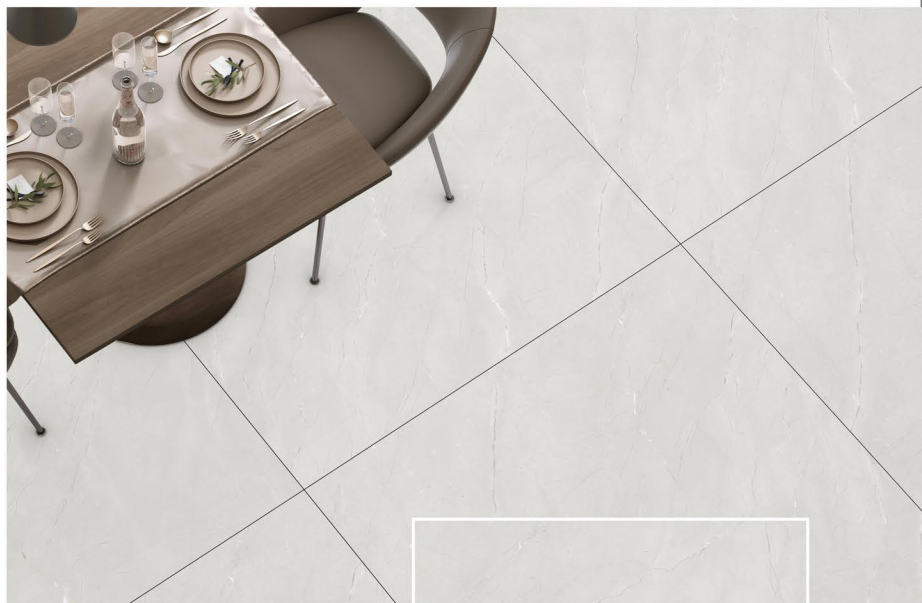

1200 x 1800 mm

SPONZO
CERAMICA

BULLBERRY WHITE

1200 x 1800

RANDOM

www.sponzoceramica.com

1200 x 1800 mm

CARLTON BIANCO