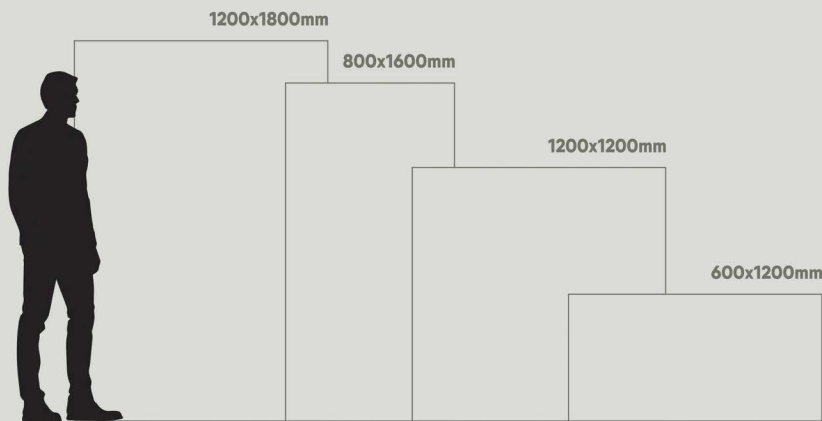

1200x1800 —

www.sponzoceramica.com

1200x1800mm
120x180cm

**fantastic
format**

Taking into account the new demands of the world of architecture and interior design, Our launches new formats of slim slab marble tiles in large dimensions with the additions of 1200x1800mm expanding its range of technical solutions & innovation for better lifestyle.

**next
generation
marble
slab**

1200 x 1800 mm

ARMANI BIANCO

RANDOM

1200 x 1800 mm

ASIAN WHITE

RANDOM

1200 x 1800 mm

SPONZO
CERAMICA

CONCEPT OF AVERY NATURAL

www.sponzoceramica.com

1200 x 1800 mm

AVERY NATURAL

1200 x 1800

RANDOM

1200 x 1800 mm

CONCEPT OF BERLIM WHITE

www.sponzoceramica.com

1200 x 1800 mm

BERLIM WHITE

1200 x 1800

RANDOM

1200 x 1800 mm

BIANCO ORO