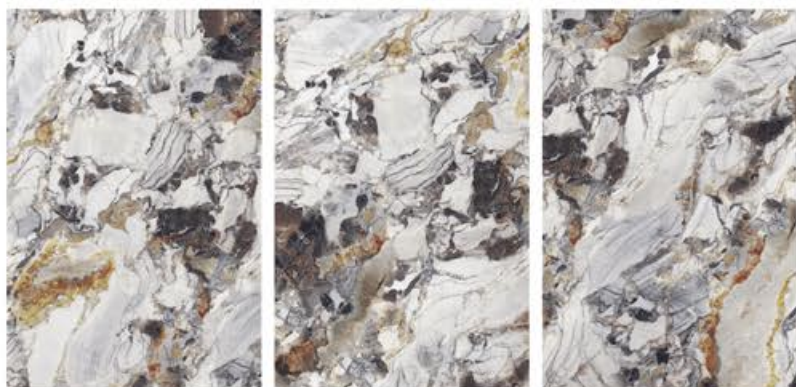

SIZE
1200x1800mm

FINISH
Special Colour

Random
aleatorio

EXOTIC WHITE