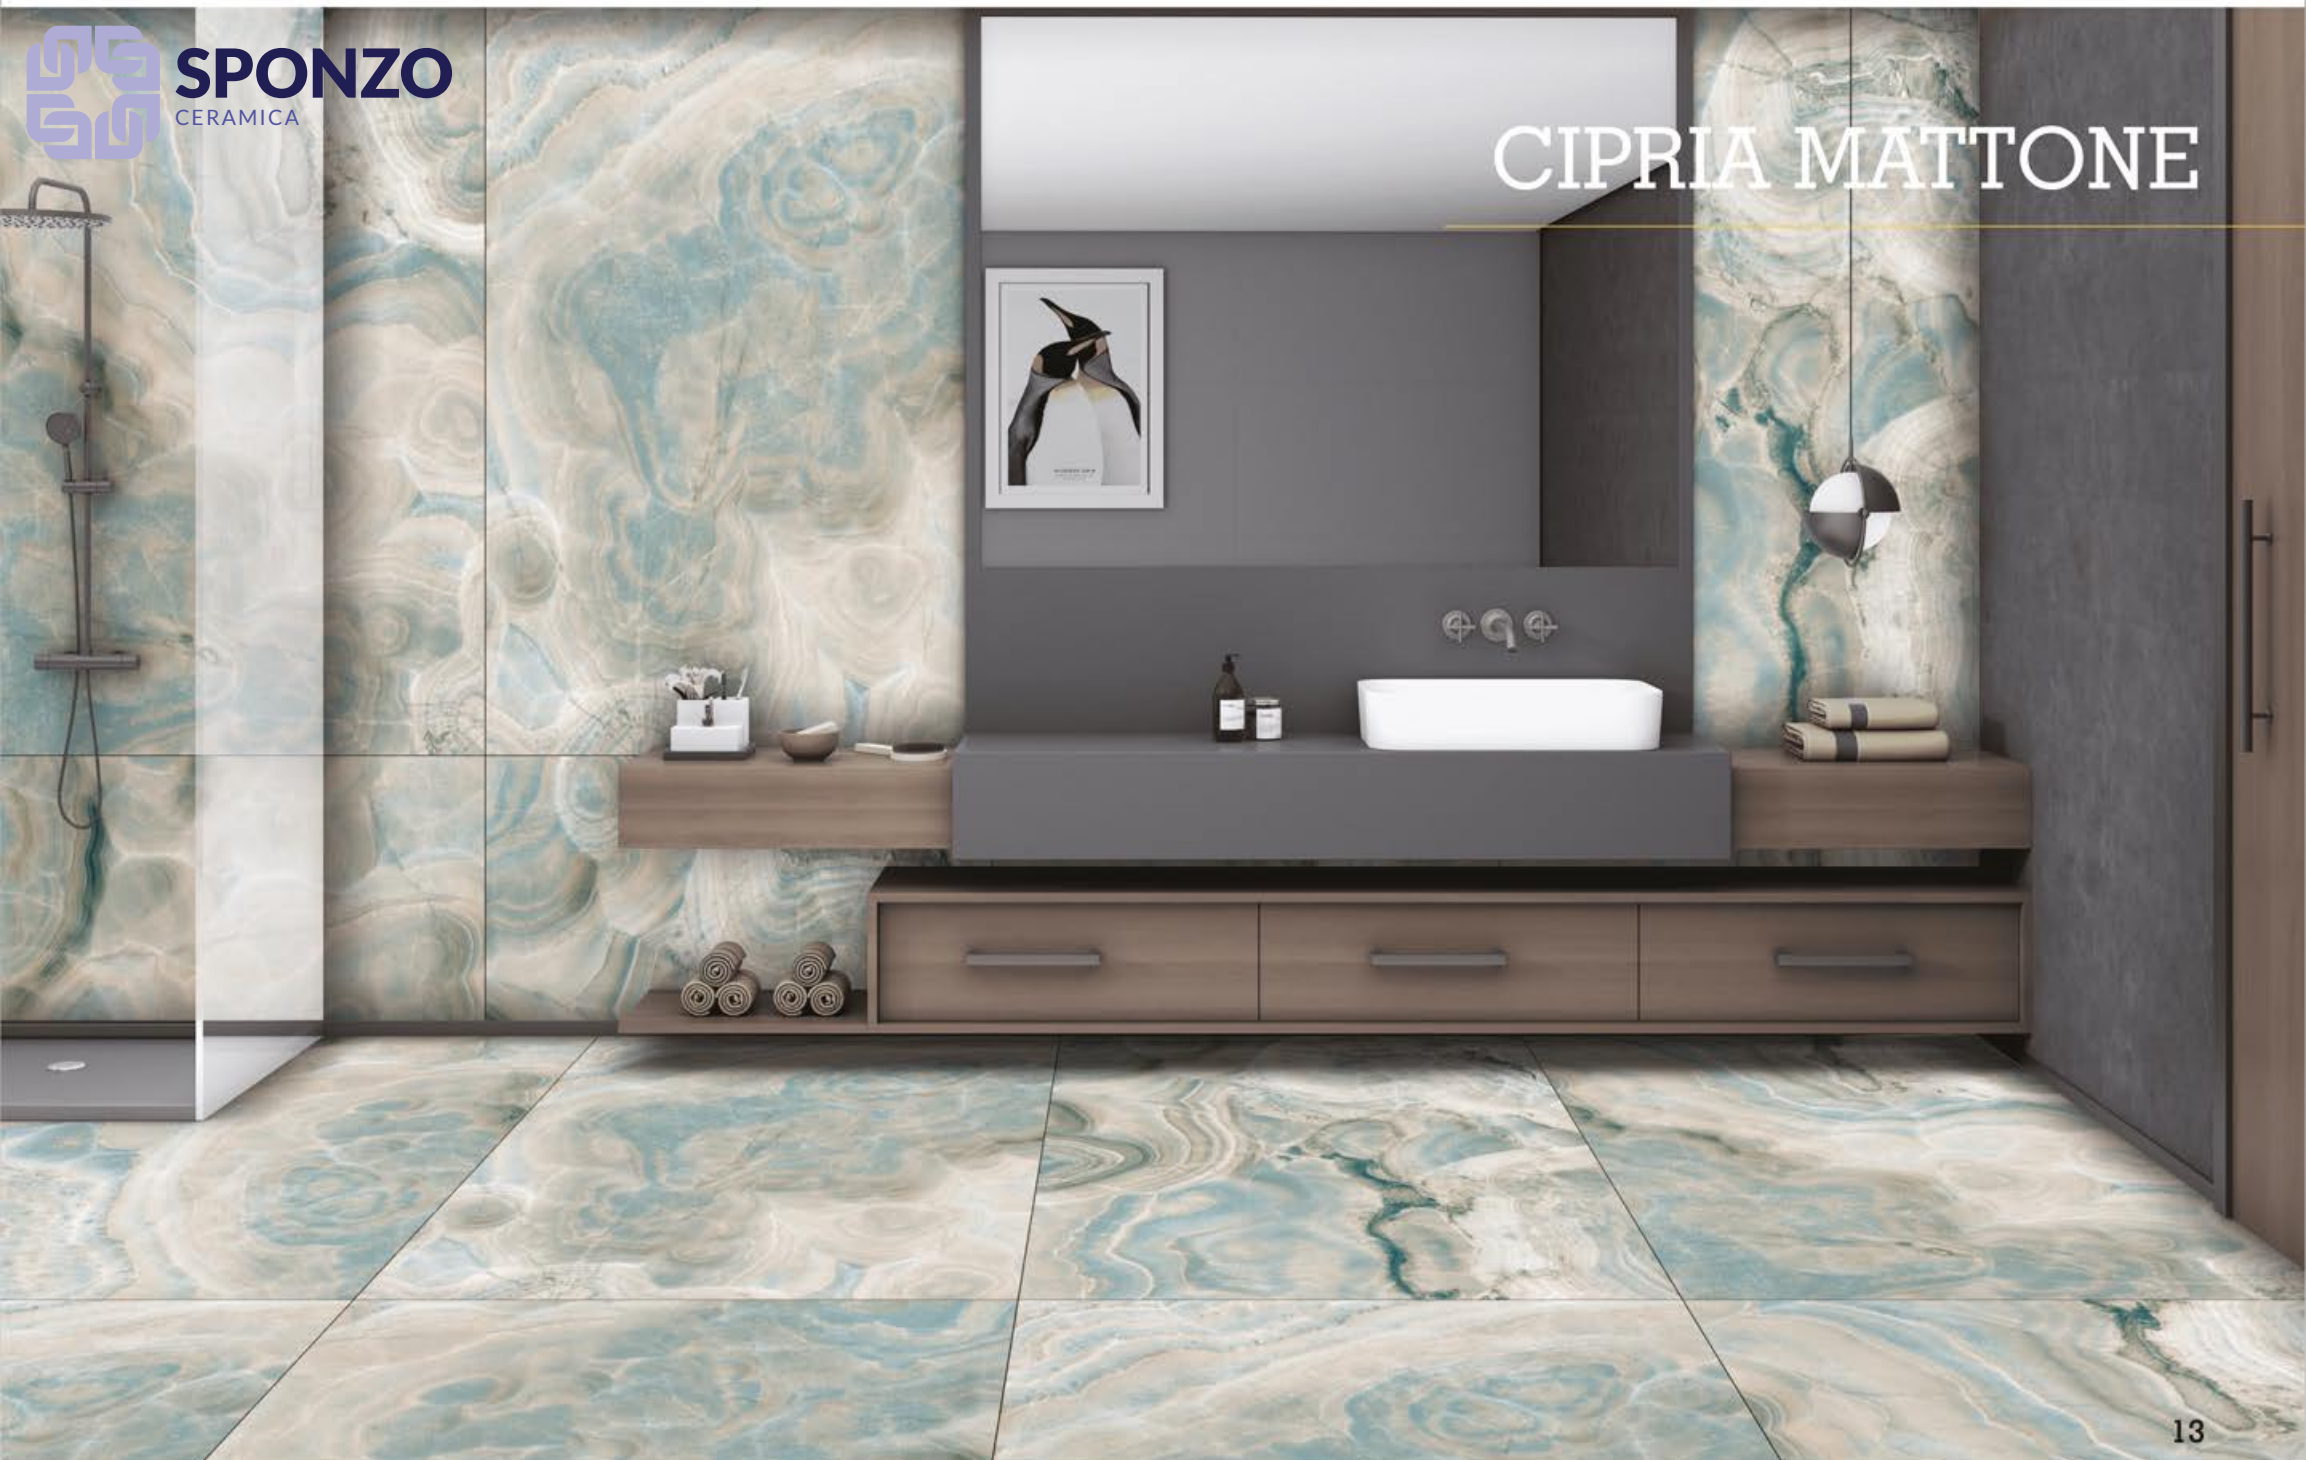

CIPRIA MATTONE