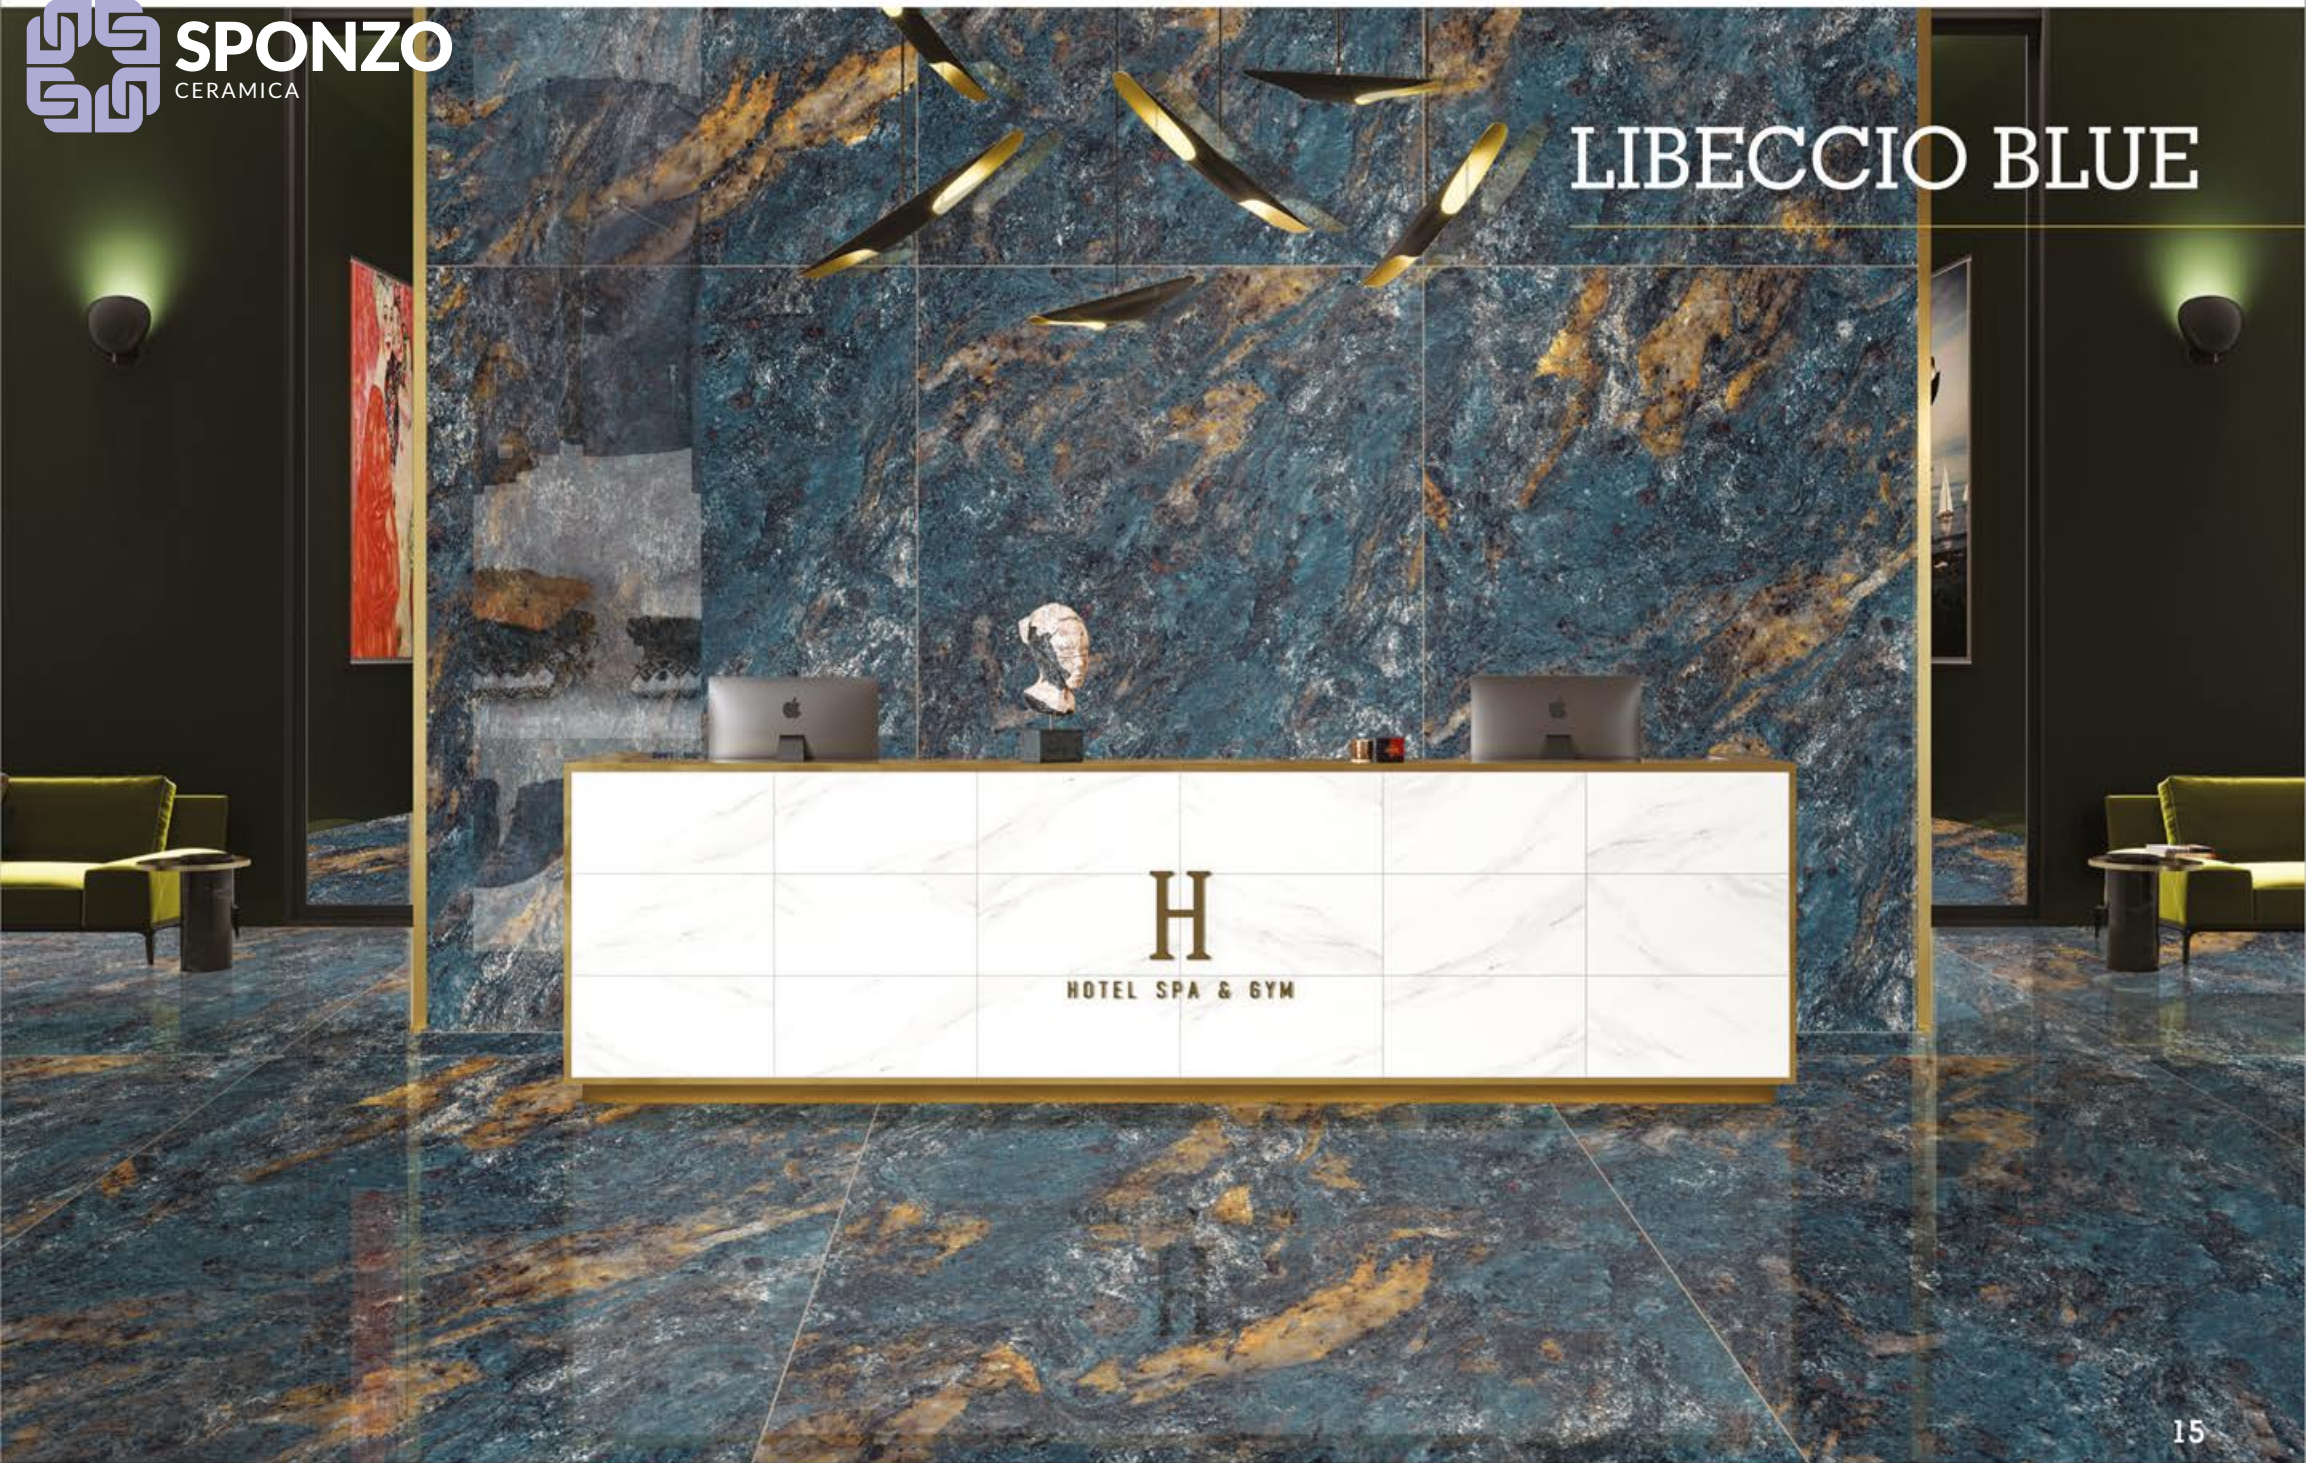

FINISH
Special Colour

 Random
aleatorio

LIBECCIO BLUE

PATAGONIA SADDLE

ROME ROYALE

LIBECCIO BLUE

SIZE
1200x1800mm

FINISH
Special Colour