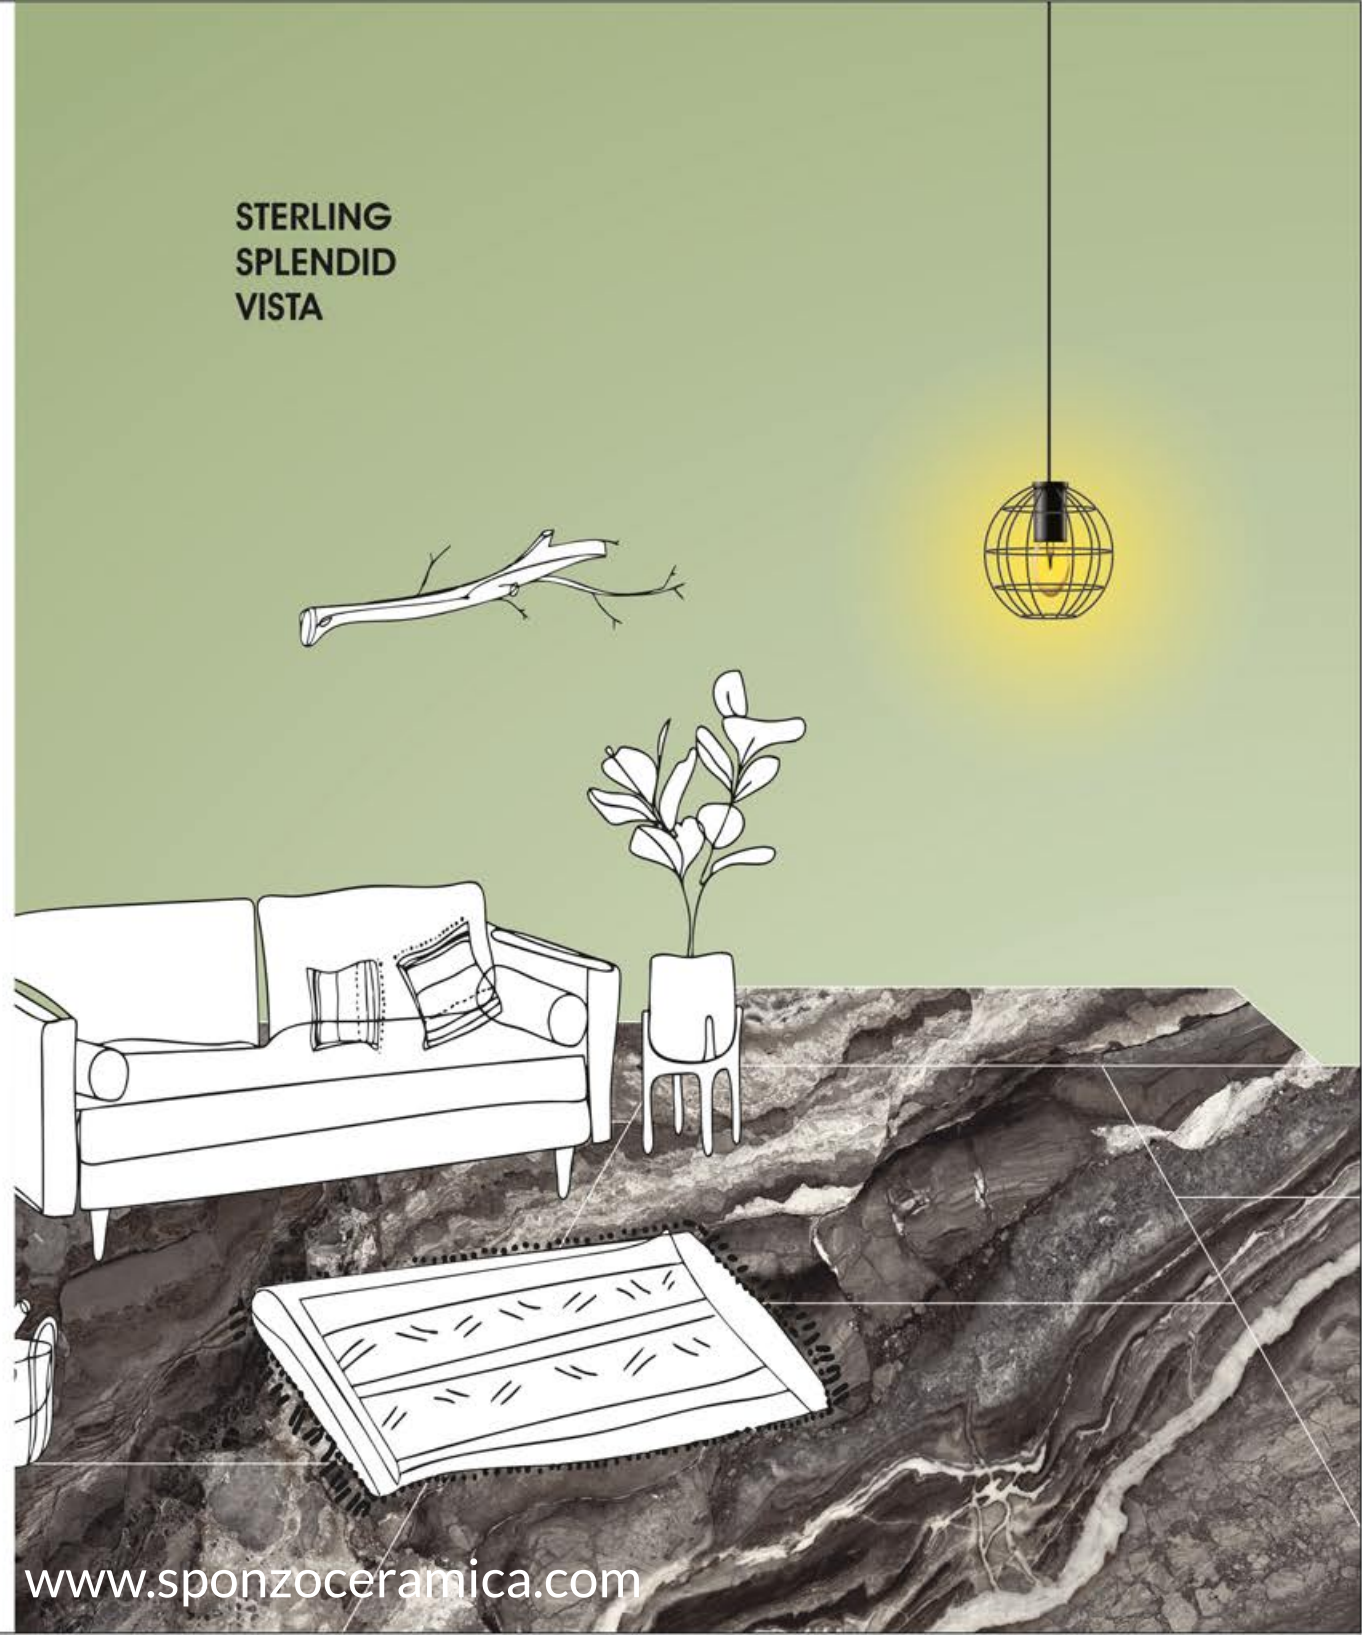

High Gloss

FINISH

Rarest texture and look that enhances your kitchen like never before.

1200x
1800mm

STERLING
SPLENDID
VISTA