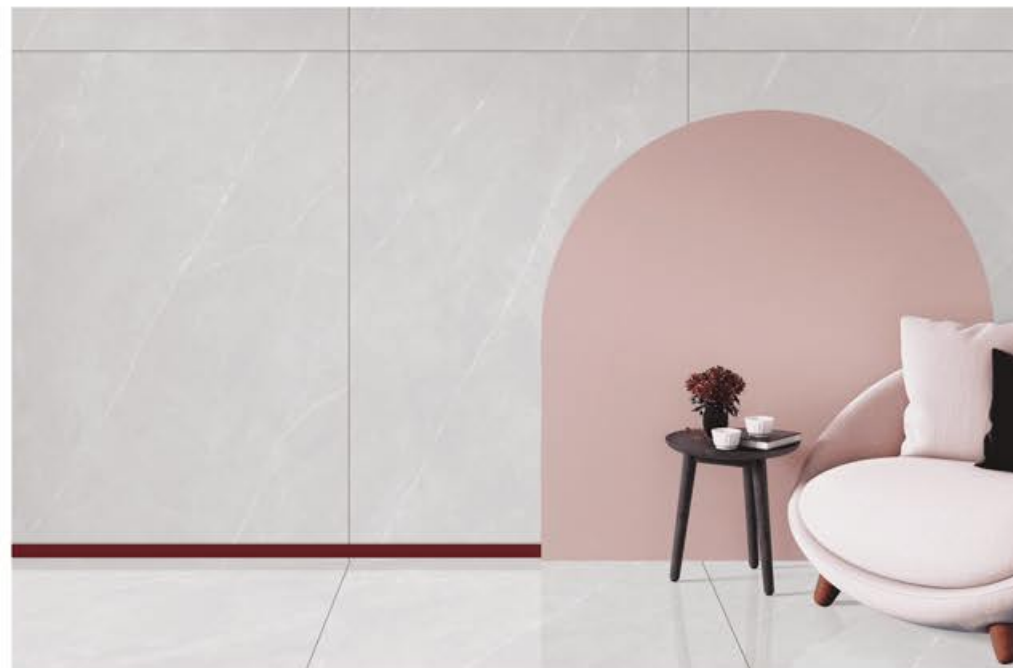

ONYX OMAN

PARIS BEACH

PARIS BEACH

SIZE
1200x1800mm

FINISH
Glossy

Random
aleatorio

PATAGONIA IDEAL

PERIDOT CLOUD