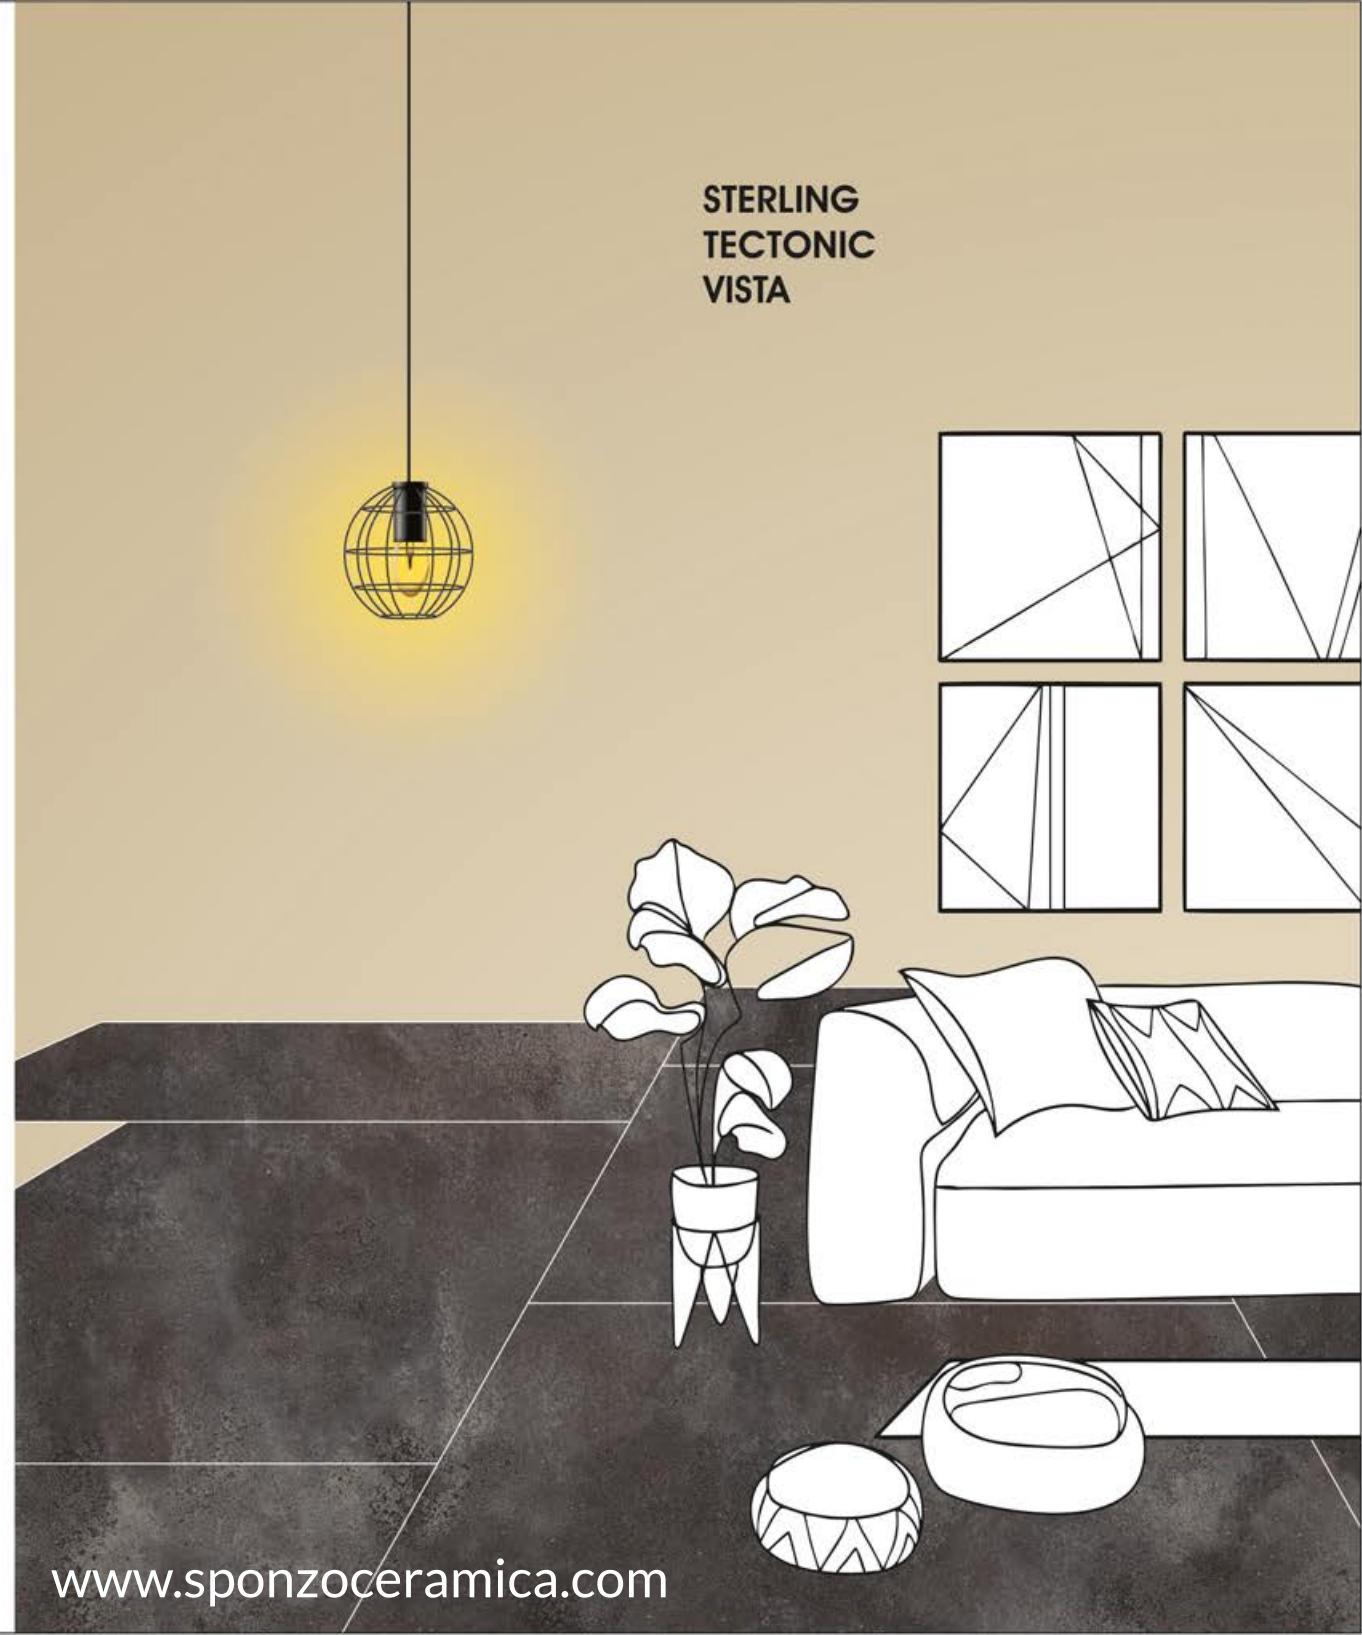

FINISH
Glossy

Random
aleatorio

STELLA CLAIR

VERSILIA SMOKE

SIZE
1200x1800mm

FINISH
Glossy

Random
aleatorio

VERSILIA STEEL

Rustic

FINISH

Let the first glance be so impressive that reflects your class and sophistication living.

1200x
1800mm

SIZE
1200x1800mm

FINISH
Rustic

Random
aleatorio

EDEN LIGHT