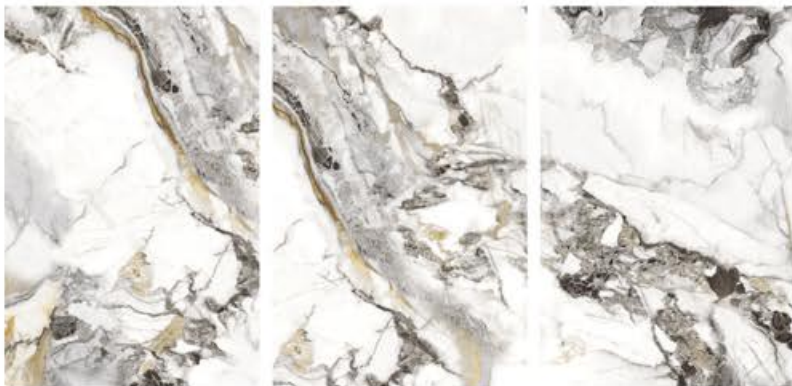

SILVER RIVER GREY

SIZE
1200x1800mm

FINISH
Glossy

Random
aleatorio

SHIFFON MARBELLA

STATUARIO MAXI

STELLA CIAZ

SIZE
1200x1800mm