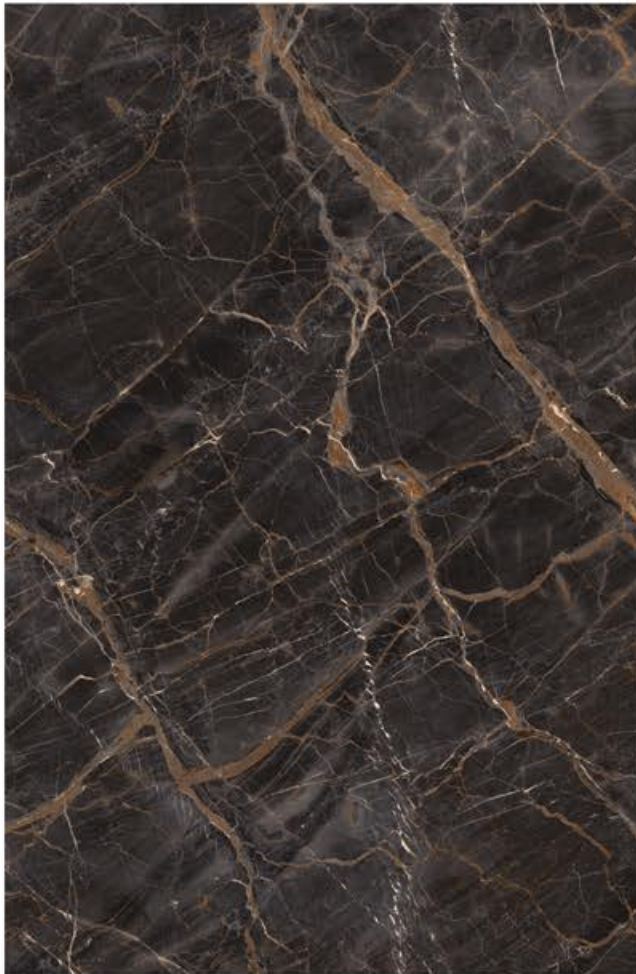

EMERALD JADE

SIZE
1200x1800mm

FINISH
High Gloss

 Random
aleatorio

ESTERDA BLACK

GLAMOUR BLACK

ROLEX BLACK

ESTERDA BLACK