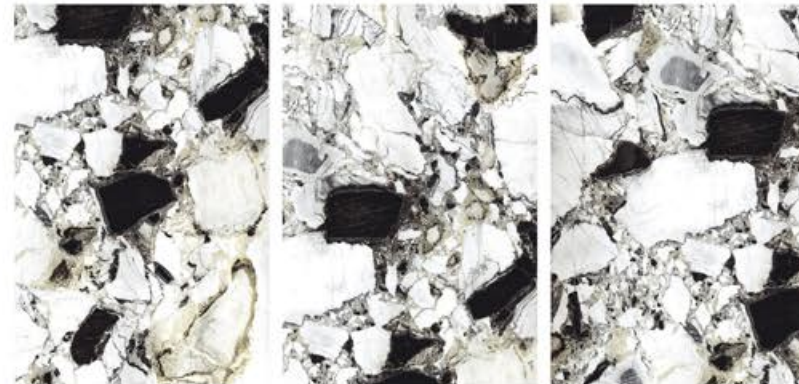

EMERALD JADE