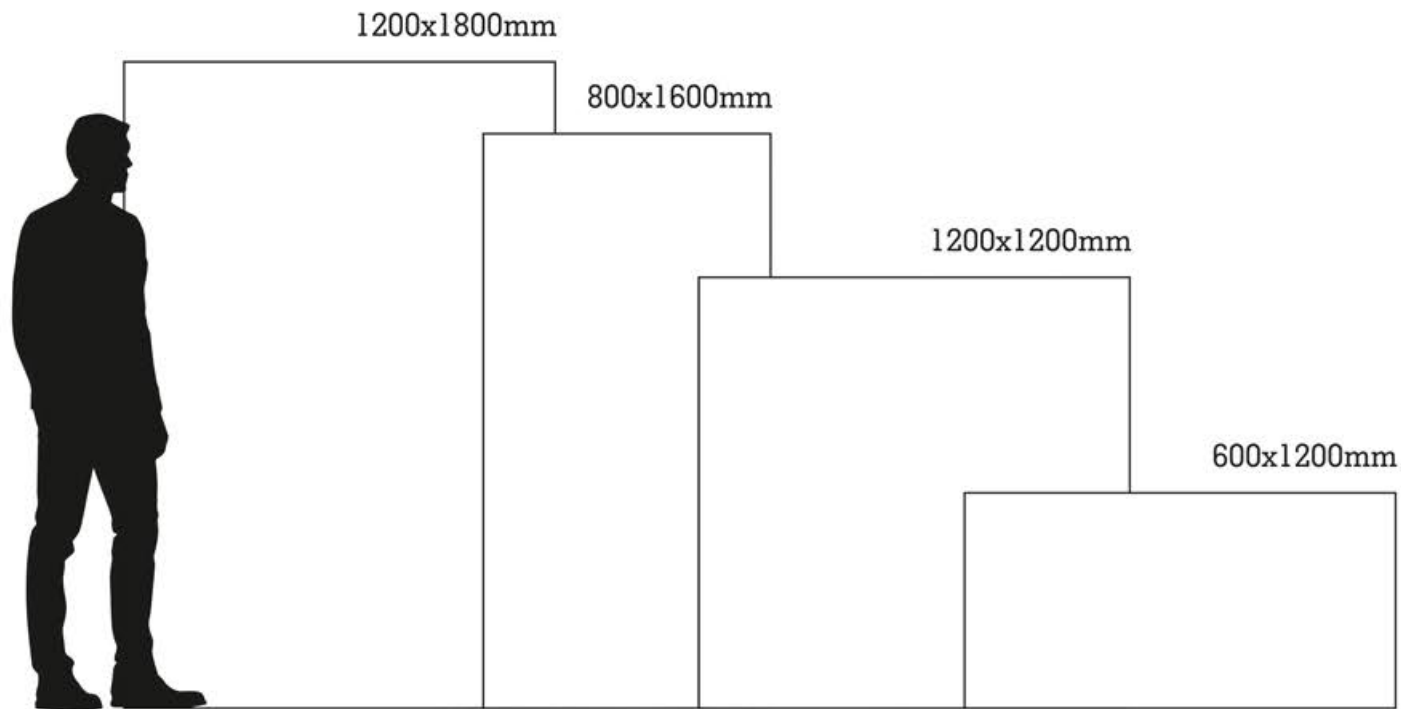

1200x1800mm

*Tile For
Every Style!*

1200x1800mm
SLAB TILES

VIBRANT **COLOURS**
IN VARIED **SIZES** WITH
MULTIPLE **SURFACES**

APPLICATION AREAS

HOME INDOOR

Floor and wall cladding for resident spaces - living, bathroom, loft.